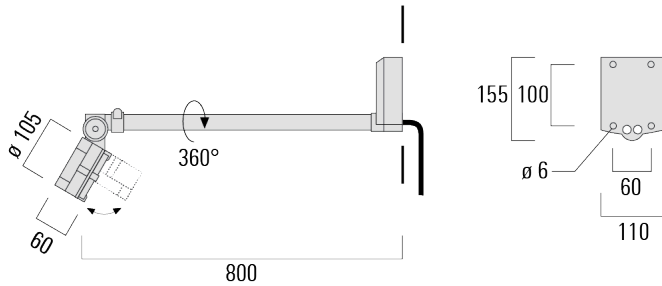

### Description

IP66, Class I. IK07. Marine-grade, all-aluminium construction. 5CE superior corrosion protection including PCS hardware. Safety glass lens. Silicone CCG® Controlled Compression Gasket.

Integral EC electronic converter in thermally-separated compartment. Advanced thermal management protects LEDs while optimising lumens output. CAD-optimised optics for superior illumination and glare control. OLC® One LED Concept. Two cable entries.

Knuckle permits 350° horizontal and 180° vertical aiming of optics.

Weight	3.10 kg
Light distribution	wallwash
Light source	LED-6/12W / 700 mA - 4000 K
CRI	80
Power supply	EC
LEDs	6
Rated input power	14.5 W
<b>Nominal Lumen (lm)</b>	
LED Lumen	310
Total Lumen	1860
Tj	85
<b>Rated lumens (lm)</b>	
LED Lumen	216.1
Total Lumen	1296.6
Ta	25