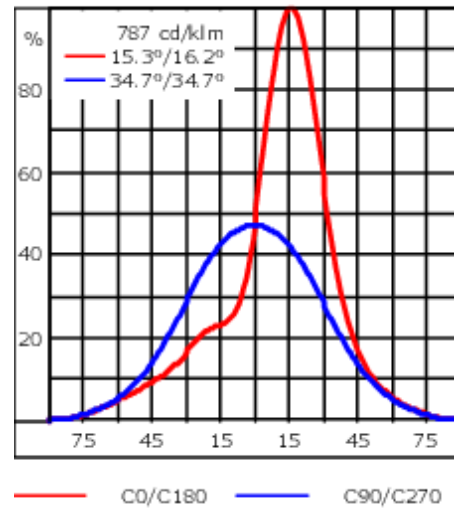

Knuckle permits 350° horizontal and 180° vertical aiming of optics.

Weight	3.10 kg
Light distribution	wallwash
Light source	LED-6/12W / 700 mA - 4000 K
CRI	80
Power supply	EC
LEDs	6
Rated input power	14.5 W
<b>Nominal Lumen (lm)</b>	
LED Lumen	310
Total Lumen	1860
Tj	85
<b>Rated lumens (lm)</b>	
LED Lumen	216.1
Total Lumen	1296.6
Ta	25