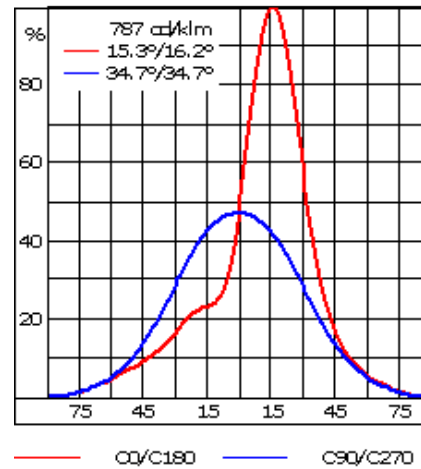

FLC121 LED - Wall bracket

Specifications

Material description

Body	Marine-grade, all-aluminium construction
Lens	Clear tempered glass lens.
Colors	 RAL9004 Black RAL9007 Grey Metallic RAL9016 White RAL8019 Dark Bronze
Gasket	Silicone rubber gasket
Fasteners	PCS Polymer Coated Stainless Steel hardware
Ingress protection	IP55
Impact resistance	IK07
Corrosion resistance	5CE

Electrical description

Power supply	Integral [ECG] electronic 0-10 V dimmable driver in 120-277 universal voltage
Driver / Ballast	Integral EC electronic converter in thermally-separated compartment
Surge protection	Integral 10kV Surge Protector

WE-EF LIGHTING USA, LLC

410-D Keystone Drive, 15086 Warrendale, PA 15086 - Phone: +1 724 742 0030

customersupport.usa@we-ef.com - <https://we-ef.com/us>

Subject to technical changes and errors. - Generated on 10/23/2024