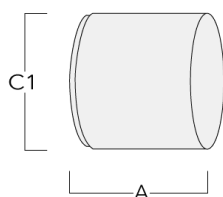

145-0037+145-0145

FLC121 LED - support mural

we-ef

Accessoires Optiques

Canon anti-éblouissement

Description	Code produit	A	C1
Canon anti-éblouissement ET	145-0030	60	120

Lentille ovalisante

Description	Code produit	C1
IO-180-FLC121-LED	145-0050	81