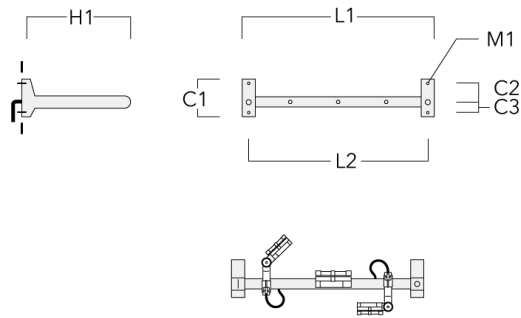

WE-EF LIGHTING USA, LLC

410-D Keystone Drive, 15086 Warrendale, PA 15086 - Phone: +1 724 742 0030
customersupport.usa@we-ef.com - <https://we-ef.com/us>

Subject to technical changes and errors. - Generated on 04/19/2025