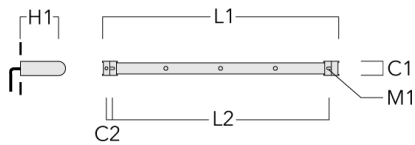

FLC131 LED RAIL66

Linear spread lens

Description	Part ID	C1
IO-180-FLC131-LED	146-0418	4.30

Wallwash lens

Description	Part ID	C1
IO-20-WW-FLC131-LED	146-0645	4.33

WE-EF LIGHTING USA, LLC

410-D Keystone Drive, 15086 Warrendale, PA 15086 - Phone: +1 724 742 0030
customersupport.usa@we-ef.com - <https://we-ef.com/us>
Subject to technical changes and errors. - Generated on 04/19/2025

FLC131 LED RAIL66

Honeycomb louvre

Description	Part ID	C1
IW-FLC131-LED	146-0625	4.33

Mounting Accessories

Universal

Description	Part ID	C1	C2	H1	M1	Weight (lb)	L1	L2
2 Mains outlets (L=45.28)	310-9200	3.00	1.20	7.90	0.5	13.00	45.28	41.14

3 Mains outlets (L=45.28)	310-9202	3.00	1.20	7.90	0.5	13.00	45.28	41.14
---------------------------	----------	------	------	------	-----	-------	-------	-------

FLC131 LED RAIL66

Description	Part ID	C1	C2	H1	M1	Weight (lb)	L1	L2
3 Mains outlets (L=64.69)	310-9210	3.00	1.18	7.90	0.5	15.90	64.69	60.83