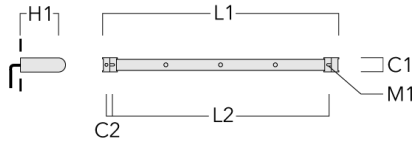

FLC131 LED RAIL66

Description	Part ID	C1	C2	H1	M1	Weight (lb)	L1	L2
3 Mains outlets (L=64.69)	310-9210	3.00	1.18	7.90	0.5	15.90	64.69	60.83

4 Mains outlets (L=64.69)	310-9212	3.00	1.18	7.90	5	13.00 lbs	64.69	60.83