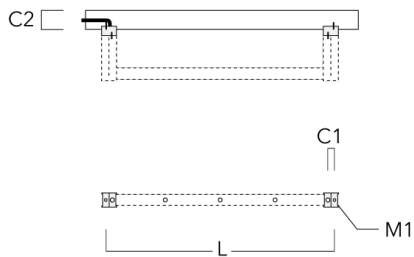

Subject to technical changes and errors. - Generated on 04/19/2025

FLC131 LED RAIL66

Flat Surface Fitters

Description	Part ID	C1	C2	D1	D2	L	M1	Weight (lb)
Surface fitters (pair)	310-9290	0.79	1.18	7.1	5.5	42.1	.35	3.70

Column Fitters

Description	Part ID	C1	C2	L	M1	Weight (lb)
Column Fitters (pair)	310-9294	1.20	4.00	43.9	.5	2.00

FLC131 LED RAIL66

Cantilever

Description	Part ID	C1	C2	C3	H1	M1	Weight (lb)	L1	L2
2 Mains outlets (L=45.28)	310-9230	8.66	4.72	2.36	23.62	0.51	26.46	45.28	42.13