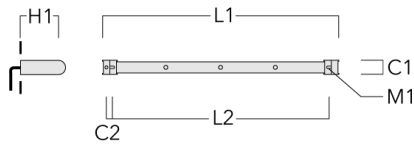

FLC131 LED RAIL66

Linear spread lens

Description	Part ID	C1
IO-180-FLC131-LED	146-0418	4.30

Wallwash lens

Description	Part ID	C1
IO-20-WW-FLC131-LED	146-0645	4.33

WE-EF LIGHTING USA, LLC

410-D Keystone Drive, 15086 Warrendale, PA 15086 - Phone: +1 724 742 0030
customersupport.usa@we-ef.com - <https://we-ef.com/us>
Subject to technical changes and errors. - Generated on 11/23/2024

146-0412+146-0645

we-ef

FLC131 LED RAIL66

Honeycomb louvre

Description	Part ID	C1
IW-FLC131-LED	146-0625	4.33

WE-EF LIGHTING USA, LLC

410-D Keystone Drive, 15086 Warrendale, PA 15086 - Phone: +1 724 742 0030
customersupport.usa@we-ef.com - <https://we-ef.com/us>
Subject to technical changes and errors. - Generated on 11/23/2024

Mounting Accessories

Universal

Description	Part ID	C1	C2	H1	M1	Weight (lb)	L1	L2
2 Mains outlets (L=45.28)	310-9200	3.00	1.20	7.90	0.5	13.00	45.28	41.14

3 Mains outlets (L=45.28)	310-9202	3.00	1.20	7.90	0.5	13.00	45.28	41.14
---------------------------	----------	------	------	------	-----	-------	-------	-------