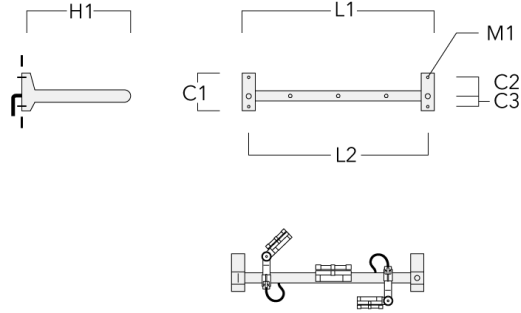

Subject to technical changes and errors. - Generated on 04/19/2025

FLC131 LED RAIL66

Flat Surface Fitters

Description	Part ID	C1	C2	D1	D2	L	M1	Weight (lb)
Surface fitters (pair)	310-9290	0.79	1.18	7.1	5.5	42.1	.35	3.70

Column Fitters

Description	Part ID	C1	C2	L	M1	Weight (lb)
Column Fitters (pair)	310-9294	1.20	4.00	43.9	.5	2.00

FLC131 LED RAIL66

Cantilever

Description	Part ID	C1	C2	C3	H1	M1	Weight (lb)	L1	L2
2 Mains outlets (L=45.28)	310-9230	8.66	4.72	2.36	23.62	0.51	26.46	45.28	42.13