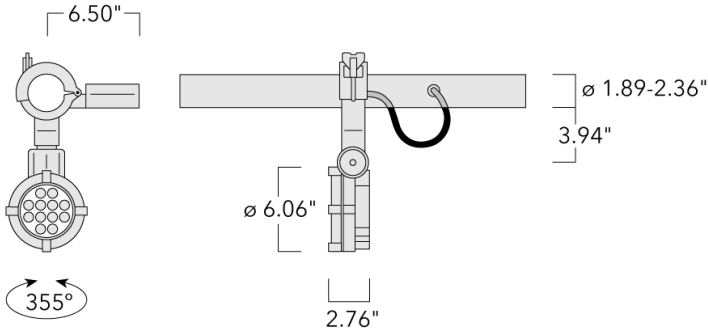

Specifications

Material description

Body	Marine-grade die-cast aluminum alloy
Lens	Clear tempered glass lens
Colors	 RAL9004 Black RAL9007 Grey Metallic RAL9016 White RAL8019 Dark Bronze
Gasket	Silicone rubber gasket
Fasteners	PCS Polymer Coated Stainless Steel hardware
Ingress protection	IP66
Impact resistance	IK07
Corrosion resistance	5CE

Electrical description

Power supply	Integral [ECG] electronic driver 120V-277V. 0-10V dimmable, to be specified with order.
Driver / Ballast	Integral EC electronic converter in thermally-separated compartment

WE-EF LIGHTING USA, LLC

410-D Keystone Drive, 15086 Warrendale, PA 15086 - Phone: +1 724 742 0030

customersupport.usa@we-ef.com - <https://we-ef.com/us>

Subject to technical changes and errors. - Generated on 04/19/2025