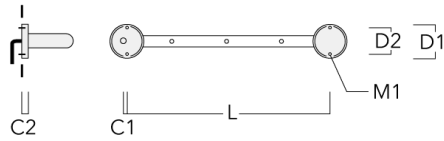

FLC131 LED RAIL66

Flat Surface Fitters

Description	Part ID	C1	C2	D1	D2	L	M1	Weight (lb)
Surface fitters (pair)	310-9290	0.79	1.18	7.1	5.5	42.1	.35	3.70