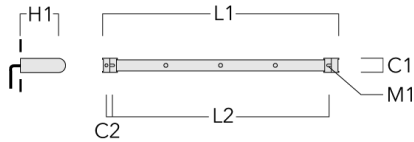

FLC131 LED RAIL66

Linear spread lens

Description	Part ID	C1
IO-180-FLC131-LED	146-0418	4.30

Wallwash lens

Description	Part ID	C1
IO-20-WW-FLC131-LED	146-0645	4.33

WE-EF LIGHTING USA, LLC

410-D Keystone Drive, 15086 Warrendale, PA 15086 - Phone: +1 724 742 0030
customersupport.usa@we-ef.com - <https://we-ef.com/us>
Subject to technical changes and errors. - Generated on 11/23/2024

146-0412+146-0645

we-ef

FLC131 LED RAIL66

Honeycomb louvre

Description	Part ID	C1
IW-FLC131-LED	146-0625	4.33

WE-EF LIGHTING USA, LLC

410-D Keystone Drive, 15086 Warrendale, PA 15086 - Phone: +1 724 742 0030
customersupport.usa@we-ef.com - <https://we-ef.com/us>
Subject to technical changes and errors. - Generated on 11/23/2024

Mounting Accessories

Universal

Description	Part ID	C1	C2	H1	M1	Weight (lb)	L1	L2
2 Mains outlets (L=45.28)	310-9200	3.00	1.20	7.90	0.5	13.00	45.28	41.14

3 Mains outlets (L=45.28)	310-9202	3.00	1.20	7.90	0.5	13.00	45.28	41.14
---------------------------	----------	------	------	------	-----	-------	-------	-------