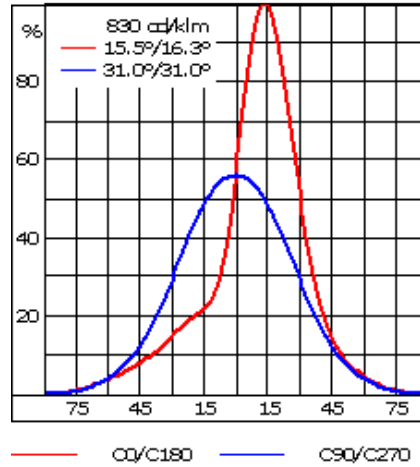

Specifications

Material description

Body	Marine-grade die-cast aluminum alloy
Lens	Clear tempered glass lens
Colors	 RAL9004 Black RAL9007 Grey Metallic RAL9016 White RAL8019 Dark Bronze
Gasket	Silicone rubber gasket
Fasteners	PCS Polymer Coated Stainless Steel hardware
Ingress protection	IP66
Impact resistance	IK07
Corrosion resistance	5CE

Electrical description

Power supply	Integral [ECG] electronic driver 120V-277V. 0-10V dimmable, to be specified with order.
Driver / Ballast	Integral EC electronic converter in thermally-separated compartment

WE-EF LIGHTING USA, LLC

410-D Keystone Drive, 15086 Warrendale, PA 15086 - Phone: +1 724 742 0030

customersupport.usa@we-ef.com - <https://we-ef.com/us>

Subject to technical changes and errors. - Generated on 04/19/2025