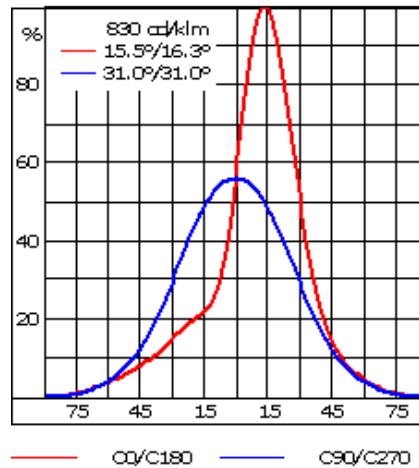

FLC131 LED RAIL66

Specifications

Material description

Body	Marine-grade die-cast aluminum alloy
Lens	Clear tempered glass lens
Colors	 RAL9004 Black RAL9007 Grey Metallic RAL9016 White RAL8019 Dark Bronze
Gasket	Silicone rubber gasket
Fasteners	PCS Polymer Coated Stainless Steel hardware
Ingress protection	IP66
Impact resistance	IK07
Corrosion resistance	5CE

Electrical description

Power supply	Integral [ECG] electronic driver 120V-277V. 0-10V dimmable, to be specified with order.
Driver / Ballast	Integral EC electronic converter in thermally-separated compartment

WE-EF LIGHTING USA, LLC

410-D Keystone Drive, 15086 Warrendale, PA 15086 - Phone: +1 724 742 0030

customersupport.usa@we-ef.com - <https://we-ef.com/us>

Subject to technical changes and errors. - Generated on 11/23/2024