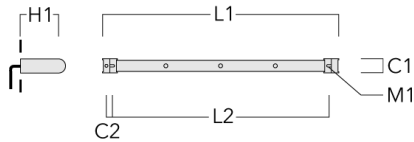

WE-EF LIGHTING USA, LLC

410-D Keystone Drive, 15086 Warrendale, PA 15086 - Phone: +1 724 742 0030

customersupport.usa@we-ef.com - <https://we-ef.com/us>

Subject to technical changes and errors. - Generated on 04/19/2025