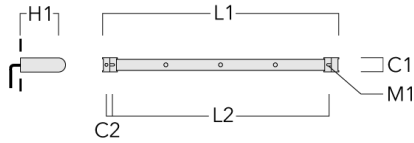

FLC131 LED RAIL66

Description	Part ID	C1	C2	H1	M1	Weight (lb)	L1	L2
4 Mains outlets (L=84.65)	310-9220	3.00	1.18	7.90	0.5	18.76	84.65	80.51

6 Mains outlets (L=84.65)	310-9222	3.00	1.18	7.90	0.5	18.76	84.65	80.51