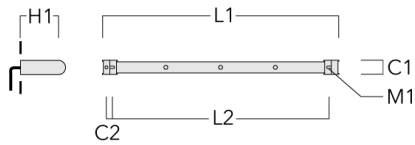

FLC131 LED RAIL66

Linear spread lens

Description	Part ID	C1
IO-180-FLC131-LED	146-0418	4.30

Wallwash lens

Description	Part ID	C1
IO-20-WW-FLC131-LED	146-0645	4.33

WE-EF LIGHTING USA, LLC

410-D Keystone Drive, 15086 Warrendale, PA 15086 - Phone: +1 724 742 0030
customersupport.usa@we-ef.com - <https://we-ef.com/us>
Subject to technical changes and errors. - Generated on 04/19/2025

FLC131 LED RAIL66

Honeycomb louvre

Description	Part ID	C1
IW-FLC131-LED	146-0625	4.33

Mounting Accessories

Universal

Description	Part ID	C1	C2	H1	M1	Weight (lb)	L1	L2
2 Mains outlets (L=45.28)	310-9200	3.00	1.20	7.90	0.5	13.00	45.28	41.14

3 Mains outlets (L=45.28)	310-9202	3.00	1.20	7.90	0.5	13.00	45.28	41.14
---------------------------	----------	------	------	------	-----	-------	-------	-------

FLC131 LED RAIL66

Description	Part ID	C1	C2	H1	M1	Weight (lb)	L1	L2
3 Mains outlets (L=64.69)	310-9210	3.00	1.18	7.90	0.5	15.90	64.69	60.83