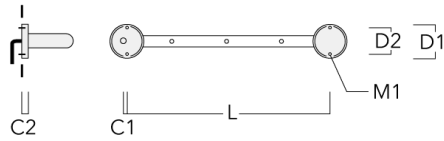

FLC131 LED RAIL66

Flat Surface Fitters

Description	Part ID	C1	C2	D1	D2	L	M1	Weight (lb)
Surface fitters (pair)	310-9290	0.79	1.18	7.1	5.5	42.1	.35	3.70

Column Fitters

Description	Part ID	C1	C2	L	M1	Weight (lb)
Column Fitters (pair)	310-9294	1.20	4.00	43.9	.5	2.00