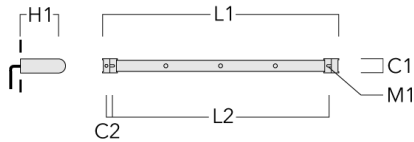

WE-EF LIGHTING USA, LLC

410-D Keystone Drive, 15086 Warrendale, PA 15086 - Phone: +1 724 742 0030
customersupport.usa@we-ef.com - <https://we-ef.com/us>

Subject to technical changes and errors. - Generated on 04/19/2025