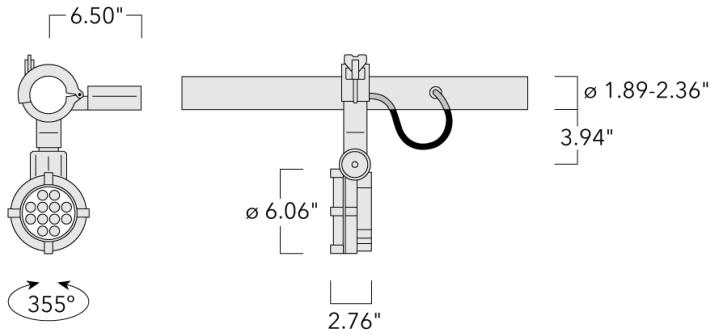

FLC131 LED RAIL66

Specifications

Material description

Body	Marine-grade die-cast aluminum alloy
Lens	Clear tempered glass lens
Colors	 RAL9004 Black RAL9007 Grey Metallic RAL9016 White RAL8019 Dark Bronze
Gasket	Silicone rubber gasket
Fasteners	PCS Polymer Coated Stainless Steel hardware
Ingress protection	IP66
Impact resistance	IK07
Corrosion resistance	5CE

Electrical description

Power supply	Integral [ECG] electronic driver 120V-277V. 0-10V dimmable, to be specified with order.
Driver / Ballast	Integral EC electronic converter in thermally-separated compartment

WE-EF LIGHTING USA, LLC

410-D Keystone Drive, 15086 Warrendale, PA 15086 - Phone: +1 724 742 0030

customersupport.usa@we-ef.com - <https://we-ef.com/us>

Subject to technical changes and errors. - Generated on 11/23/2024