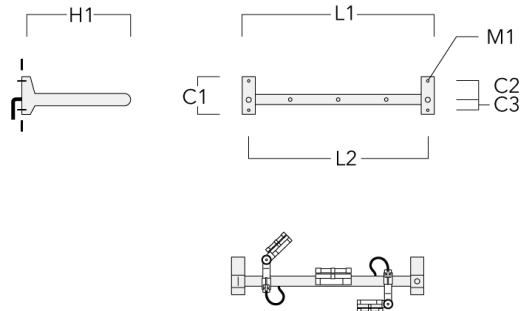

WE-EF LIGHTING USA, LLC

410-D Keystone Drive, 15086 Warrendale, PA 15086 - Phone: +1 724 742 0030

customersupport.usa@we-ef.com - <https://we-ef.com/us>

Subject to technical changes and errors. - Generated on 04/19/2025