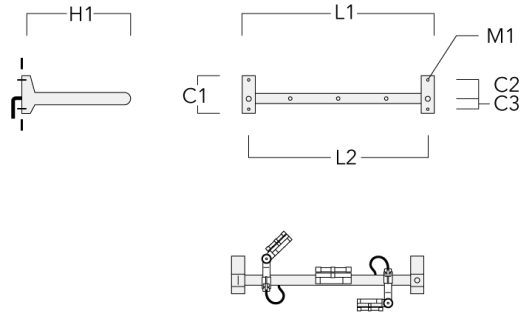

FLC131 LED RAIL66

Description	Part ID	C1	C2	C3	H1	M1	Weight (lb)	L1	L2
3 Mains outlets (L=64.69)	310-9240	8.66	4.72	2.36	23.62	0.51	29.32	64.96	61.81

4 Mains outlets (L=64.69)	310-9242	8.66	4.72	2.36	23.62	0.51	29.32	64.96	61.81