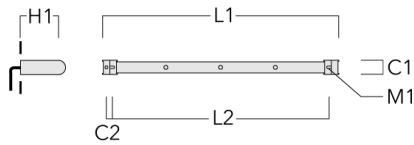

we-ef

FLC131 LED RAIL66

Honeycomb louvre

Description	Part ID	C1
IW-FLC131-LED	146-0625	4.33

WE-EF LIGHTING USA, LLC

410-D Keystone Drive, 15086 Warrendale, PA 15086 - Phone: +1 724 742 0030
customersupport.usa@we-ef.com - <https://we-ef.com/us>
Subject to technical changes and errors. - Generated on 11/23/2024

Mounting Accessories

Universal

Description	Part ID	C1	C2	H1	M1	Weight (lb)	L1	L2
2 Mains outlets (L=45.28)	310-9200	3.00	1.20	7.90	0.5	13.00	45.28	41.14

3 Mains outlets (L=45.28)	310-9202	3.00	1.20	7.90	0.5	13.00	45.28	41.14
---------------------------	----------	------	------	------	-----	-------	-------	-------