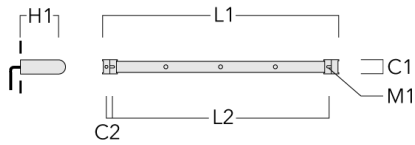

FLC131 LED RAIL66

Description	Part ID	C1	C2	H1	M1	Weight (lb)	L1	L2
3 Mains outlets (L=64.69)	310-9210	3.00	1.18	7.90	0.5	15.90	64.69	60.83

4 Mains outlets (L=64.69)	310-9212	3.00	1.18	7.90	5	13.00 lbs	64.69	60.83