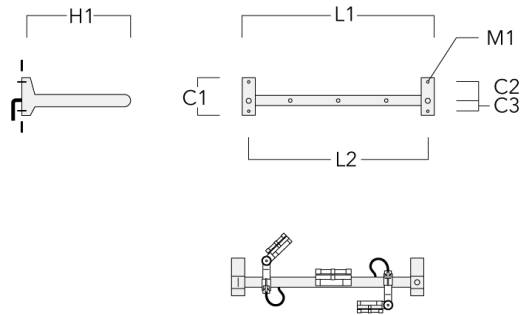

FLC131 LED RAIL66

Description	Part ID	C1	C2	C3	H1	M1	Weight (lb)	L1	L2
3 Mains outlets (L=64.69)	310-9240	8.66	4.72	2.36	23.62	0.51	29.32	64.96	61.81

4 Mains outlets (L=64.69)	310-9242	8.66	4.72	2.36	23.62	0.51	29.32	64.96	61.81