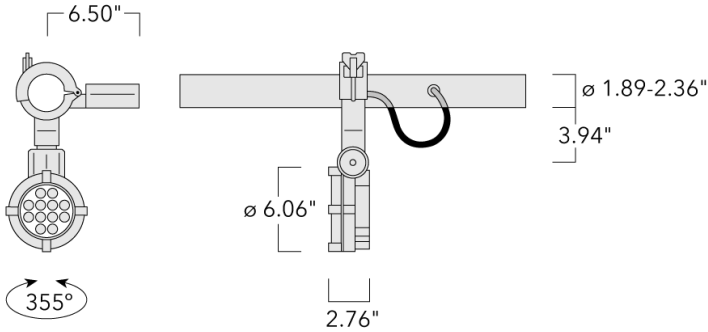

Specifications

Material description

Body	Marine-grade die-cast aluminum alloy
Lens	Clear tempered glass lens
Colors	 RAL9004 Black RAL9007 Grey Metallic RAL9016 White RAL8019 Dark Bronze
Gasket	Silicone rubber gasket
Fasteners	PCS Polymer Coated Stainless Steel hardware
Ingress protection	IP66
Impact resistance	IK07
Corrosion resistance	5CE

Electrical description

Power supply	Integral [ECG] electronic driver 120V-277V. 0-10V dimmable, to be specified with order.
Driver / Ballast	Integral EC electronic converter in thermally-separated compartment

WE-EF LIGHTING USA, LLC

410-D Keystone Drive, 15086 Warrendale, PA 15086 - Phone: +1 724 742 0030

customersupport.usa@we-ef.com - <https://we-ef.com/us>

Subject to technical changes and errors. - Generated on 11/23/2024