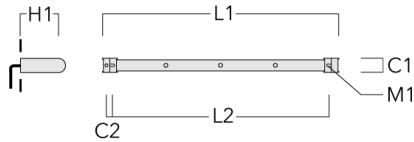

we-ef

FLC131 LED RAIL66

Honeycomb louvre

Description	Part ID	C1
IW-FLC131-LED	146-0625	4.33

WE-EF LIGHTING USA, LLC

410-D Keystone Drive, 15086 Warrendale, PA 15086 - Phone: +1 724 742 0030
customersupport.usa@we-ef.com - <https://we-ef.com/us>
Subject to technical changes and errors. - Generated on 11/23/2024

Mounting Accessories

Universal

Description	Part ID	C1	C2	H1	M1	Weight (lb)	L1	L2
2 Mains outlets (L=45.28)	310-9200	3.00	1.20	7.90	0.5	13.00	45.28	41.14

3 Mains outlets (L=45.28)	310-9202	3.00	1.20	7.90	0.5	13.00	45.28	41.14
---------------------------	----------	------	------	------	-----	-------	-------	-------