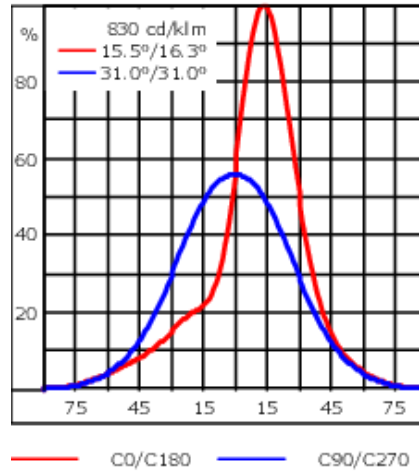

Specifications

Material description

Body	Marine-grade die-cast aluminum alloy
Lens	Clear tempered glass lens
Colors	 RAL9004 Black RAL9007 Grey Metallic RAL9016 White RAL8019 Dark Bronze
Gasket	Silicone rubber gasket
Fasteners	PCS Polymer Coated Stainless Steel hardware
Ingress protection	IP66
Impact resistance	IK07
Corrosion resistance	5CE

Electrical description

Power supply	Integral [ECG] electronic driver 120V-277V. 0-10V dimmable, to be specified with order.
Driver / Ballast	Integral EC electronic converter in thermally-separated compartment

WE-EF LIGHTING USA, LLC

410-D Keystone Drive, 15086 Warrendale, PA 15086 - Phone: +1 724 742 0030

customersupport.usa@we-ef.com - <https://we-ef.com/us>

Subject to technical changes and errors. - Generated on 11/23/2024