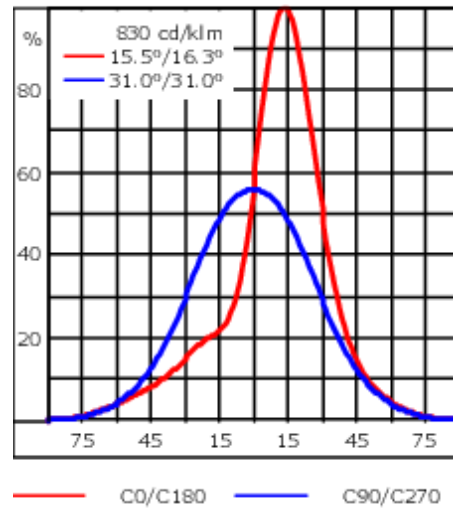

FLC131 LED - Wall bracket

Specifications

Material description

Body	Marine-grade, die-cast aluminium alloy
Lens	Safety glass lens
Colours	RAL9004 Signal black RAL9006 White aluminium RAL9007 Grey aluminium RAL7016 Anthracite grey RAL9016 Traffic white
Gasket	Silicone CCG® Controlled Compression Gasket
Fasteners	PCS Polymer Coated Stainless Steel Hardware
Ingress protection	IP55
Impact resistance	IK07
Corrosion resistance	1

Electrical description

Power supply	220-240V / 50-60 Hz
Driver / Ballast	Integral EC electronic converter in thermally-separated compartment
Surge protection	1/2 kV

Additional information

Lifetime	Ta=25° L90B10 > 90000h
Energy efficiency class	C-D (Light source)