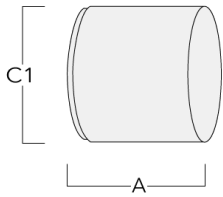

Knuckle permits 350° horizontal and 90° vertical aiming of optics.

Specify product with 7 Digit product code - Finish Color. Accessories, such as mounting, optical, and electrical, must be specified separately.

Optical Accessories

Glare shield

| Description | Part ID | A | C1 |
|-----------------|----------|------|------|
| Glare shield ES | 146-0156 | 4.33 | 3.94 |

FLC131 LED - Wall bracket

Snoot

| Description | Part ID | A | C1 |
|-------------|----------|------|------|
| Snoot ET | 146-0397 | 3.76 | 4.96 |