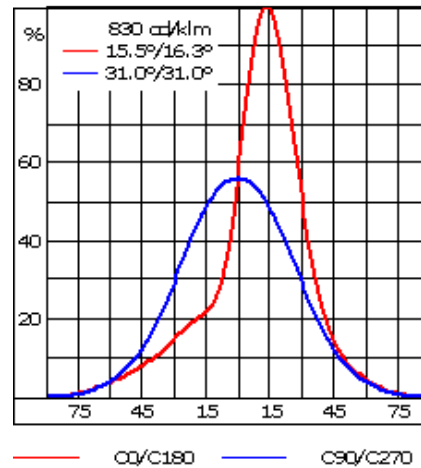

FLC131 LED - Wall bracket

Specifications

Material description

Body	Marine-grade die-cast aluminium alloy
Lens	Clear tempered glass lens
Colors	 RAL9004 Black RAL9007 Grey Metallic RAL9016 White RAL8019 Dark Bronze
Gasket	Silicone rubber gasket
Fasteners	PCS Polymer Coated Stainless Steel hardware
Ingress protection	IP55
Impact resistance	IK07
Corrosion resistance	5CE

Electrical description

Power supply	Integral [ECG] electronic driver 120V-277V. 0-10V dimmable, to be specified with order.
Driver / Ballast	Integral EC electronic converter in thermally-separated compartment
Surge protection	Integral 10kV Surge Protector

Additional information

Lifetime	Ta=25°/40° L90B10 > 90000h
Listings	ETL, UL-1598, CSA-C22.2#250.0. Suitable for Wet Locations.

WE-EF LIGHTING USA, LLC

410-D Keystone Drive, 15086 Warrendale, PA 15086 - Phone: +1 724 742 0030
customersupport.usa@we-ef.com - <https://we-ef.com/us>
Subject to technical changes and errors. - Generated on 11/23/2024