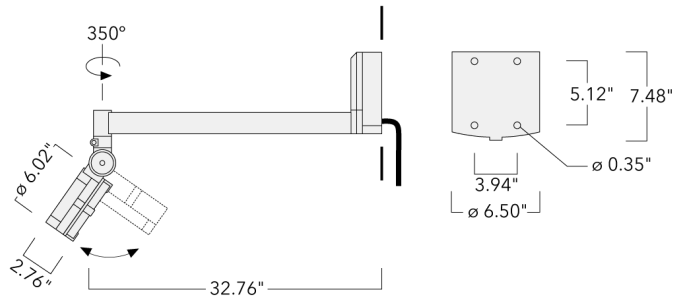

FLC131 LED - Wall bracket

Specifications

Material description

Body	Marine-grade die-cast aluminium alloy
Lens	Clear tempered glass lens
Colors	 RAL9004 Black RAL9007 Grey Metallic RAL9016 White RAL8019 Dark Bronze
Gasket	Silicone rubber gasket
Fasteners	PCS Polymer Coated Stainless Steel hardware
Ingress protection	IP55
Impact resistance	IK07
Corrosion resistance	5CE

Electrical description

Power supply	Integral [ECG] electronic driver 120V-277V. 0-10V dimmable, to be specified with order.
Driver / Ballast	Integral EC electronic converter in thermally-separated compartment
Surge protection	Integral 10kV Surge Protector

Additional information

Lifetime	Ta=25°/40° L90B10 > 90000h
Listings	ETL, UL-1598, CSA-C22.2#250.0. Suitable for Wet Locations.

WE-EF LIGHTING USA, LLC

410-D Keystone Drive, 15086 Warrendale, PA 15086 - Phone: +1 724 742 0030
customersupport.usa@we-ef.com - <https://we-ef.com/us>
Subject to technical changes and errors. - Generated on 11/23/2024