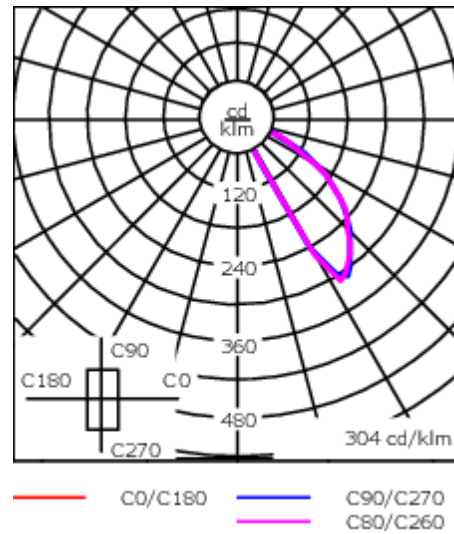

Description

IP66. IK10. Marine-grade, die-cast aluminium alloy. 5CE superior corrosion protection including PCS hardware. Silicone rubber gasket. Safety glass lens. Two cable entries.

Pre-installation blackout is recommended for mounting in concrete, available on request.

Weight	3.00 kg
Light distribution	asymmetric, forward-throw [A60]
Light source	LED-36/8W - 3000 K
CRI	80
Power supply	EC
LEDs	1
Rated input power	10 W
Rated lumens (lm)	
LED Lumen	355.9
Total Lumen	355.9
Ta	25
Nominal Lumen (lm)	
LED Lumen	1480
Total Lumen	1480
Tc	25