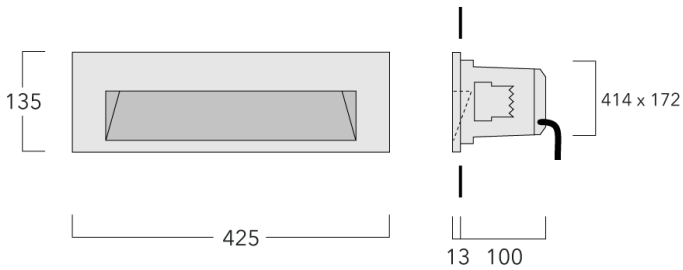

Description

IP66. IK10. Marine-grade, die-cast aluminium alloy. 5CE superior corrosion protection including PCS hardware. Silicone rubber gasket. Safety glass lens. Two cable entries.

Pre-installation blackout is recommended for mounting in concrete, available on request.

Weight	3.00 kg
Light distribution	asymmetric, forward-throw [A60]
Light source	LED-36/8W - 3000 K
CRI	80
Power supply	EC
LEDs	1
Rated input power	10 W
Rated lumens (lm)	
LED Lumen	355.9
Total Lumen	355.9
Ta	25
Nominal Lumen (lm)	
LED Lumen	1480
Total Lumen	1480
Tc	25

Specifications

Material description

Body	Marine-grade, die-cast aluminium alloy
Lens	Safety glass lens
Colours	<div style="display: flex; align-items: center;"> <div style="width: 20px; height: 15px; background-color: black; margin-right: 5px;"></div> RAL9004 Signal black </div> <div style="display: flex; align-items: center; margin-top: 5px;"> <div style="width: 20px; height: 15px; background-color: grey; margin-right: 5px;"></div> RAL9007 Grey aluminium </div> <div style="display: flex; align-items: center; margin-top: 5px;"> <div style="width: 20px; height: 15px; background-color: darkgrey; margin-right: 5px;"></div> RAL7016 Anthracite grey </div> <div style="display: flex; align-items: center; margin-top: 5px;"> <div style="width: 20px; height: 15px; background-color: lightgrey; margin-right: 5px;"></div> RAL9016 Traffic white </div>
Gasket	Silicone rubber gasket
Fasteners	PCS hardware
Ingress protection	IP66
Impact resistance	IK10
Corrosion resistance	5CE