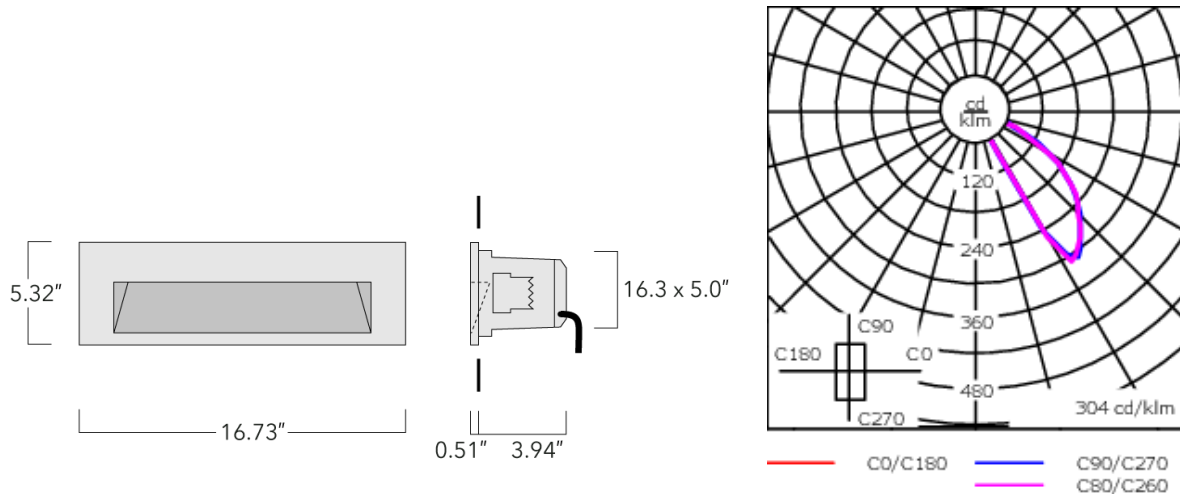

133-0403

STI279 LED

we-ef

Specifications

Material description

Body	Marine-grade die-cast aluminium alloy
Lens	Safety glass lens
Colors	 RAL9004 Black RAL9007 Grey Metallic RAL9016 White RAL8019 Dark Bronze
Gasket	Silicone rubber gasket
Fasteners	PCS Polymer Coated Stainless Steel Hardware
Ingress protection	IP66
Impact resistance	IK10
Corrosion resistance	5CE

Electrical description

Power supply	Integral [ECG] electronic driver 120V-277V. 0-10V dimmable, to be specified with order.
Driver / Ballast	Integral EC electronic converter

WE-EF LIGHTING USA, LLC

410-D Keystone Drive, 15086 Warrendale, PA 15086 - Phone: +1 724 742 0030

customersupport.usa@we-ef.com - <https://we-ef.com/us>

Subject to technical changes and errors. - Generated on 11/23/2024