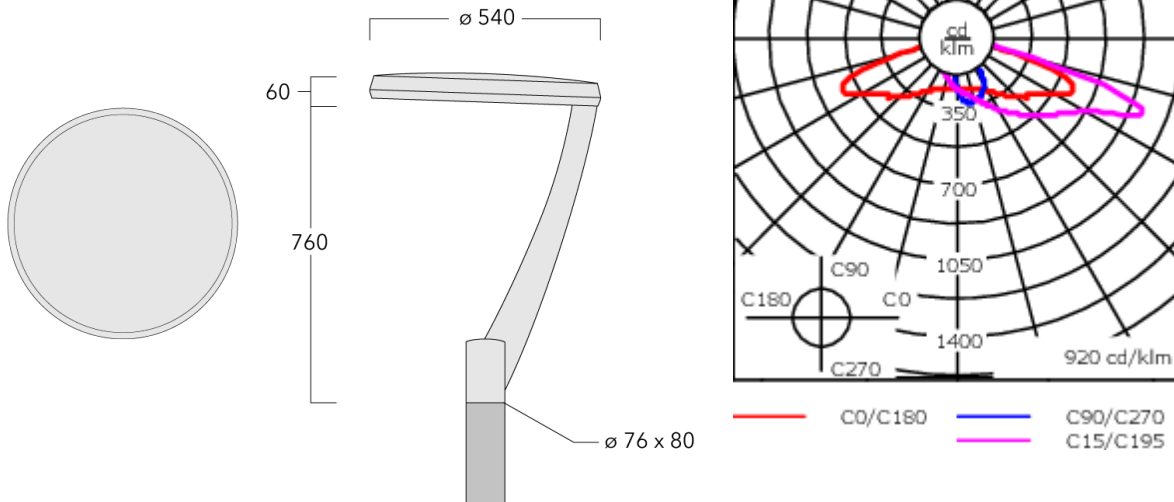

Including 0.5 m cable with a cable connector.

Maximum spacing for pathway and streetlighting applications depends on wattage and light distribution: 5.5 to 9 times the mounting height.

Weight	10.00 kg
Light distribution	pedestrian/bicycle lane [P65]
Light source	LED-24/48W / 700 mA - 3000 K
CRI	80
Power supply	EC
BUG	B1 U0 G1
LEDs	24
Rated input power	54 W

Nominal Lumen (lm)

LED Lumen	290
Total Lumen	6960
Tj	85

Rated lumens (lm)

LED Lumen	242.3
Total Lumen	5815.8
Ta	25

Specifications

Material description

Body	Marine-grade, die-cast aluminium alloy
Lens	RFC™ Reflection Free Contour main lens
Colours	<div style="display: flex; align-items: center;"> <div style="width: 20px; height: 15px; background-color: black; margin-right: 5px;"></div> RAL9004 Signal black </div> <div style="display: flex; align-items: center;"> <div style="width: 20px; height: 15px; background-color: grey; margin-right: 5px;"></div> RAL9007 Grey aluminium </div> <div style="display: flex; align-items: center;"> <div style="width: 20px; height: 15px; background-color: darkgrey; margin-right: 5px;"></div> RAL7016 Anthracite grey </div> <div style="display: flex; align-items: center;"> <div style="width: 20px; height: 15px; background-color: white; margin-right: 5px;"></div> RAL9016 Traffic white </div>
Gasket	Silicone CCG® Controlled Compression Gasket
Ingress protection	IP66
Impact resistance	IK09
Corrosion resistance	5CE