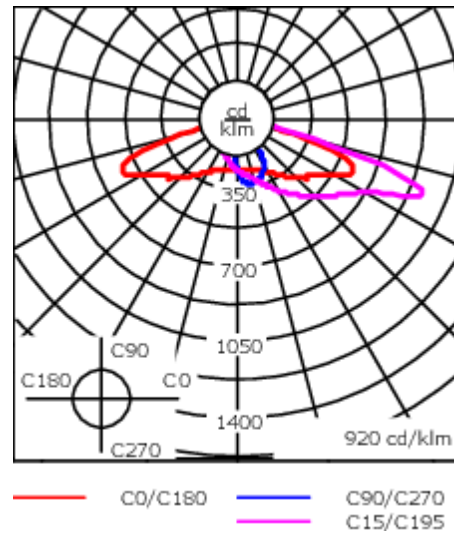

Specifications

Material description

Body	Marine-grade, die-cast aluminium alloy
Lens	RFC™ Reflection Free Contour main lens
Colours	RAL9004 Signal black RAL9007 Grey aluminium RAL7016 Anthracite grey RAL9016 Traffic white
Gasket	Silicone CCG® Controlled Compression Gasket
Ingress protection	IP66
Impact resistance	IK09
Corrosion resistance	5CE

Electrical description

Driver / Ballast	Integral electronic converter with DALI interface

Additional information

Lifetime	Ta=25° L90B10 > 90000h
BUG Rating	Please see individual Spec Sheets for classification of Backlight, Uplight and Glare