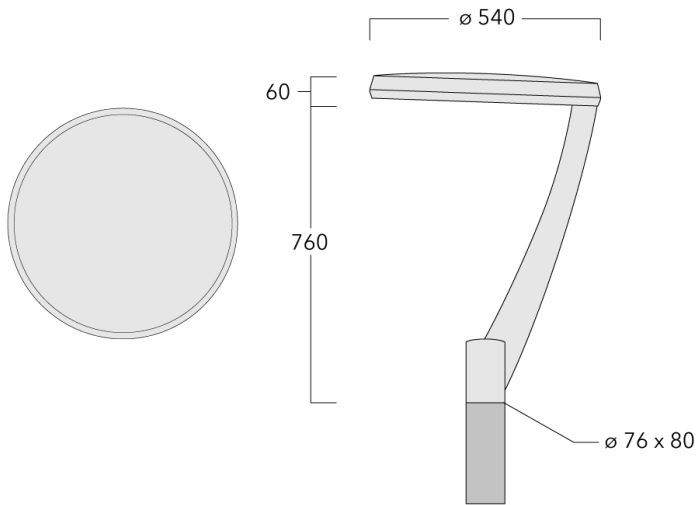

105-9980

RMM320 LED

we-ef

Description

IP66, Class I. IK09. Marine-grade, die-cast aluminium alloy. 5CE superior corrosion protection including PCS hardware. RFC™ Reflection Free Contour main lens. Silicone CCG® Controlled Compression Gasket. Luminaire is factory-sealed and does not need to be opened during installation.

Including 0.5 m cable with a cable connector.

Maximum spacing for pathway and streetlighting applications depends on wattage and light distribution: 5.5 to 9 times the mounting height.

Weight	10.00 kg
Light distribution	pedestrian/bicycle lane [P65]
Light source	LED-24/48W / 700 mA - 4000 K
CRI	80
Power supply	EC
BUG	B1 U0 G1
LEDs	24
Rated input power	54 W

<https://we-ef.com/asia>

Subject to technical changes and errors. - Generated on 23/11/2024

Specifications

Material description

Body	Marine-grade, die-cast aluminium alloy
Lens	RFC™ Reflection Free Contour main lens
Colours	<div style="display: flex; align-items: center;"> <div style="width: 20px; height: 15px; background-color: black; margin-right: 5px;"></div> RAL9004 Signal black </div> <div style="display: flex; align-items: center; margin-top: 5px;"> <div style="width: 20px; height: 15px; background-color: grey; margin-right: 5px;"></div> RAL9007 Grey aluminium </div> <div style="display: flex; align-items: center; margin-top: 5px;"> <div style="width: 20px; height: 15px; background-color: darkgrey; margin-right: 5px;"></div> RAL7016 Anthracite grey </div> <div style="display: flex; align-items: center; margin-top: 5px;"> <div style="width: 20px; height: 15px; background-color: white; margin-right: 5px;"></div> RAL9016 Traffic white </div>
Gasket	Silicone CCG® Controlled Compression Gasket
Ingress protection	IP66
Impact resistance	IK09
Corrosion resistance	5CE