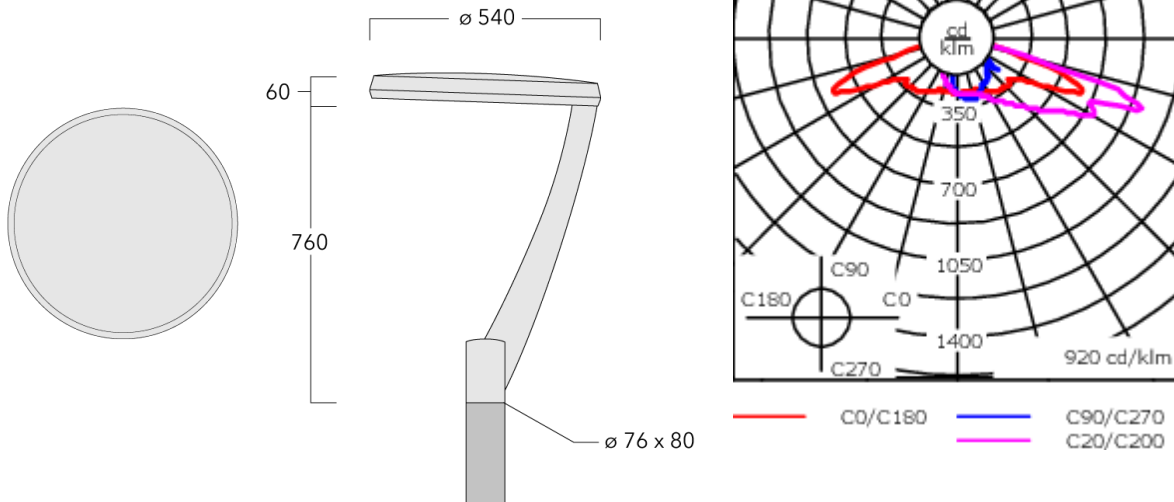

Including 0.5 m cable with a cable connector.

Maximum spacing for pathway and streetlighting applications depends on wattage and light distribution: 5.5 to 9 times the mounting height.

Weight	10.00 kg
Light distribution	asymmetric, side throw [S70]
Light source	LED-24/24W / 350 mA - 3000 K
CRI	80
Power supply	EC
BUG	B1 U0 G1
LEDs	24
Rated input power	27 W

Nominal Lumen (lm)

LED Lumen	155
Total Lumen	3720
Tj	85

Rated lumens (lm)

LED Lumen	141.9
Total Lumen	3406.5
Ta	25

Specifications

Material description

Body	Marine-grade, die-cast aluminium alloy
Lens	RFC™ Reflection Free Contour main lens
Colours	<div style="display: flex; align-items: center;"> <div style="width: 20px; height: 15px; background-color: black; margin-right: 5px;"></div> RAL9004 Signal black </div> <div style="display: flex; align-items: center;"> <div style="width: 20px; height: 15px; background-color: grey; margin-right: 5px;"></div> RAL9007 Grey aluminium </div> <div style="display: flex; align-items: center;"> <div style="width: 20px; height: 15px; background-color: darkgrey; margin-right: 5px;"></div> RAL7016 Anthracite grey </div> <div style="display: flex; align-items: center;"> <div style="width: 20px; height: 15px; background-color: white; margin-right: 5px;"></div> RAL9016 Traffic white </div>
Gasket	Silicone CCG® Controlled Compression Gasket
Ingress protection	IP66
Impact resistance	IK09
Corrosion resistance	5CE