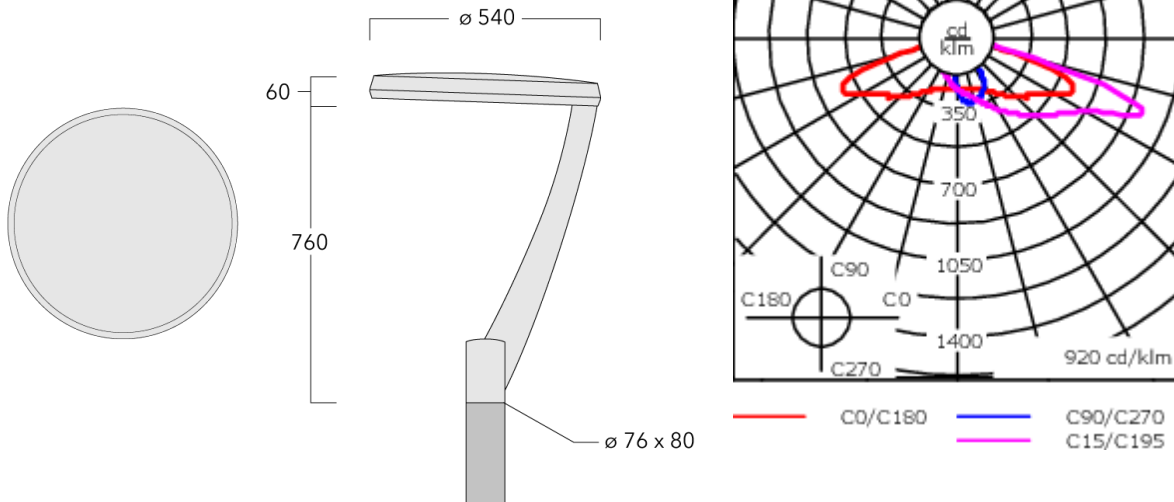

Description

IP66, Class I. IK09. Marine-grade, die-cast aluminium alloy. 5CE superior corrosion protection including PCS hardware. RFC™ Reflection Free Contour main lens. Silicone CCG® Controlled Compression Gasket. Luminaire is factory-sealed and does not need to be opened during installation.

Integral electronic converter with DALI interface. CAD-optimised optics for superior illumination and glare control. OLC® One LED Concept. Optional 2200 K version up to max. 1050mA available. To be specified at time of ordering.

Including 0.5 m cable with a cable connector.

Maximum spacing for pathway and streetlighting applications depends on wattage and light distribution: 5.5 to 9 times the mounting height.

Weight	10.00 kg
Light distribution	pedestrian/bicycle lane [P65]
Light source	LED-24/104W / 1400 mA - 4000 K
CRI	80
Power supply	EC
BUG	B2 U0 G2
LEDs	24
Rated input power	112 W
Nominal Lumen (lm)	
LED Lumen	575
Total Lumen	13800
Tj	85
Rated lumens (lm)	
LED Lumen	480.5
Total Lumen	11531.3
Ta	25