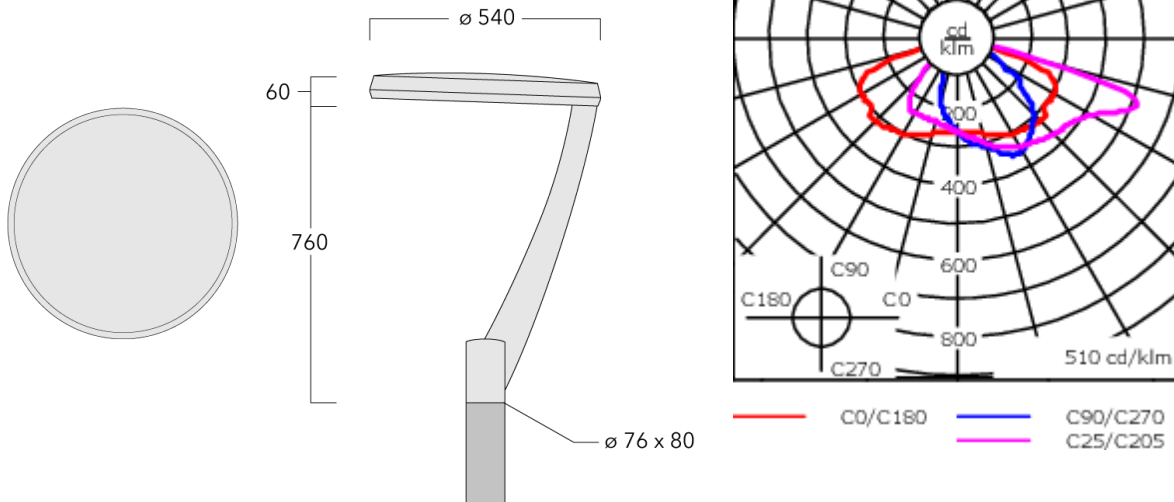

Specifications

Material description

Body	Marine-grade, die-cast aluminium alloy
Lens	RFC® Reflection Free Contour main lens
Colours	 RAL9004 Signal black RAL9006 White aluminium RAL9007 Grey aluminium RAL7016 Anthracite grey RAL9016 Traffic white
Gasket	Silicone CCG® Controlled Compression Gasket
Ingress protection	IP66
Impact resistance	IK09
Corrosion resistance	5CE
Windage	0.229 m²

Electrical description

Driver / Ballast	Integral EC electronic converter. DALI
Surge protection	6/6 kV (optional SP10)

Additional information

Lifetime	Ta=25° L90B10 > 90000h
Energy efficiency class	C-D (Light source)

WE-EF LEUCHTEN GmbH

Töpinger Straße 16, 29646 Bispingen, Germany - Phone: +49 5194 909-0
info@we-ef.com - <https://we-ef.com>

Subject to technical changes and errors. - Generated on 23/10/2024