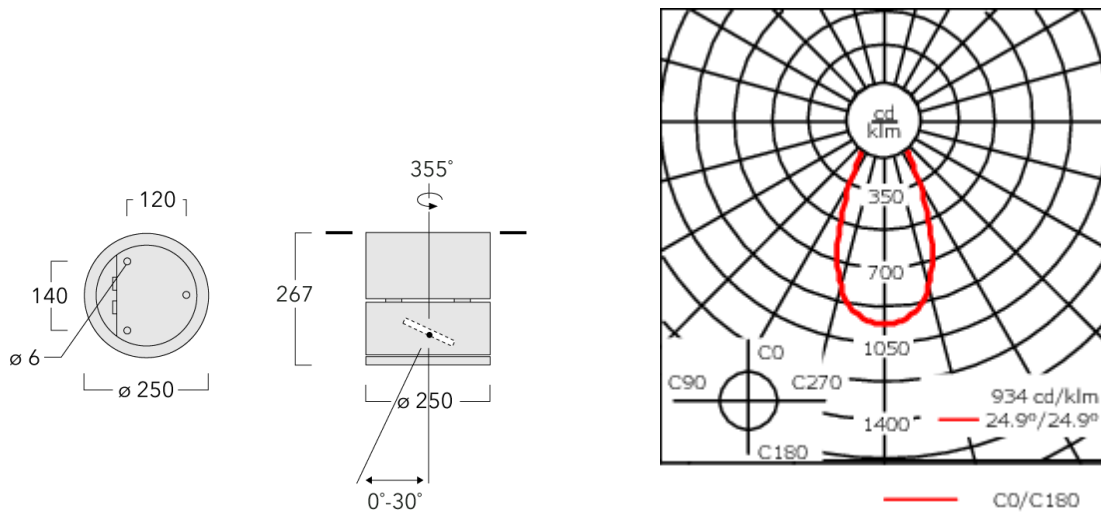

Specifications

Material description

Body	Marine-grade die-cast aluminium alloy
Lens	Safety glass lens, hinged
Colours	RAL9004 Signal black RAL9006 White aluminium RAL9007 Grey aluminium RAL9016 Traffic white
Gasket	Silicone rubber gasket
Fasteners	PCS Polymer Coated Stainless Steel Hardware (unpainted)
Ingress protection	IP65
Impact resistance	IK07
Corrosion resistance	5CE+Primer

Electrical description

Power supply	230V / 50 Hz
Driver / Ballast	Integral EC electronic converter in thermally-separated compartment

Additional information

Lifetime	$T_a=40^\circ$ L90B10 > 90000h
Warranty	The product is supplied with 10-year warranty. Please refer to the LED Warranty Statement located on www.we-ef.com for further details.

WE-EF LIGHTING Pty Ltd

6/13 Downard Street, 3195 Braeside, Victoria - Phone: +61 3 8587 0444 - Fax: +61 3 8587 0499

info.australia@we-ef.com - <https://we-ef.com/aus>

Subject to technical changes and errors. - Generated on 23/10/2024