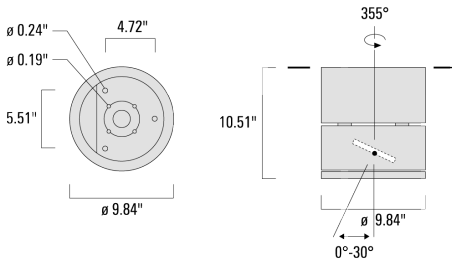

134-1596

DAC240-GB LED

we-ef

Specifications

Material description

Body	Marine-grade die-cast aluminium alloy
Lens	Safety glass lens, hinged
Colors	 RAL9004 Black RAL9007 Grey Metallic RAL9016 White RAL8019 Dark Bronze
Gasket	Silicone rubber gasket
Fasteners	PCS Polymer Coated Stainless Steel Hardware
Ingress protection	IP65
Impact resistance	IK07
Corrosion resistance	5CE

Electrical description

Power supply	Integral [ECG] electronic driver 120V-277V. 0-10V dimmable, to be specified with order.
Driver / Ballast	Integral EC electronic converter in thermally-separated compartment

Additional information

Lifetime	Ta=25°/40° L90B10 > 90000h
Listings	ETL, UL-1598, CSA-C22.2#250.0. Suitable for Wet Locations.

WE-EF LIGHTING USA, LLC

410-D Keystone Drive, 15086 Warrendale, PA 15086 - Phone: +1 724 742 0030

customersupport.usa@we-ef.com - <https://we-ef.com/us>

Subject to technical changes and errors. - Generated on 10/23/2024