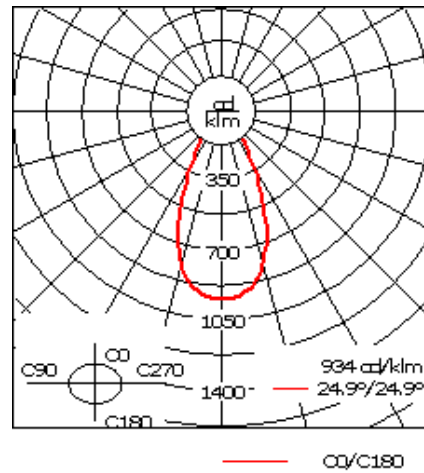

134-1596

DAC240-GB LED

we-ef

Specifications

Material description

Body	Marine-grade die-cast aluminium alloy
Lens	Safety glass lens, hinged
Colors	 RAL9004 Black RAL9007 Grey Metallic RAL9016 White RAL8019 Dark Bronze
Gasket	Silicone rubber gasket
Fasteners	PCS Polymer Coated Stainless Steel Hardware
Ingress protection	IP65
Impact resistance	IK07
Corrosion resistance	5CE

Electrical description

Power supply	Integral [ECG] electronic driver 120V-277V. 0-10V dimmable, to be specified with order.
Driver / Ballast	Integral EC electronic converter in thermally-separated compartment

Additional information

Lifetime	Ta=25°/40° L90B10 > 90000h
Listings	ETL, UL-1598, CSA-C22.2#250.0. Suitable for Wet Locations.

WE-EF LIGHTING USA, LLC

410-D Keystone Drive, 15086 Warrendale, PA 15086 - Phone: +1 724 742 0030

customersupport.usa@we-ef.com - <https://we-ef.com/us>

Subject to technical changes and errors. - Generated on 10/23/2024