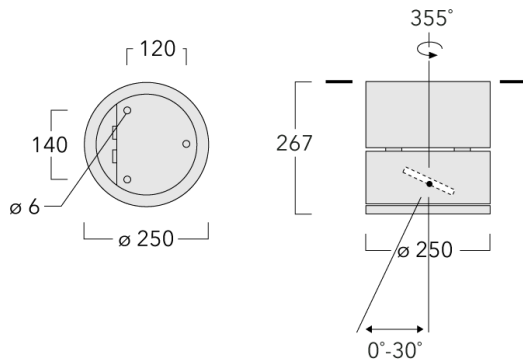

Specifications

Material description

Body	Marine-grade die-cast aluminium alloy
Lens	Safety glass lens, hinged
Colours	RAL9004 Signal black RAL9006 White aluminium RAL9007 Grey aluminium RAL7016 Anthracite grey RAL9016 Traffic white
Gasket	Silicone rubber gasket
Fasteners	PCS Polymer Coated Stainless Steel Hardware
Ingress protection	IP65
Impact resistance	IK07
Corrosion resistance	5CE

Electrical description

Power supply	220-240V / 50-60 Hz
Driver / Ballast	Standard. Optional DALI version available. To be specified at time of ordering.
Surge protection	6/6 kV

Additional information

Lifetime	Ta=25° L90B10 > 90000h
Energy efficiency class	C-D (Light source)

Fagerhult Lighting Ltd

33-34 Dolben Street, SE1 0UQ London, United Kingdom

<https://we-ef.com/uk>

Subject to technical changes and errors. - Generated on 23/11/2024