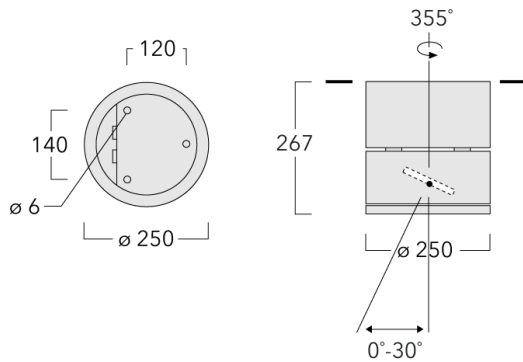

Specifications

Material description

Body	Marine-grade die-cast aluminium alloy
Lens	Safety glass lens, hinged
Colours	 RAL9004 Signal black RAL9006 White aluminium RAL9007 Grey aluminium RAL7016 Anthracite grey RAL9016 Traffic white
Gasket	Silicone rubber gasket
Fasteners	PCS Polymer Coated Stainless Steel Hardware
Ingress protection	IP65
Impact resistance	IK07
Corrosion resistance	5CE

Electrical description

Power supply	220-240V / 50-60 Hz
Driver / Ballast	Standard. Optional DALI version available. To be specified at time of ordering.
Surge protection	6/6 kV

Additional information

Lifetime	Ta=25° L90B10 > 90000h
Energy efficiency class	C-D (Light source)

WE-EF LEUCHTEN GmbH

Töpinger Straße 16, 29646 Bispingen, Germany - Phone: +49 5194 909-0
info@we-ef.com - <https://we-ef.com>

Subject to technical changes and errors. - Generated on 23/11/2024