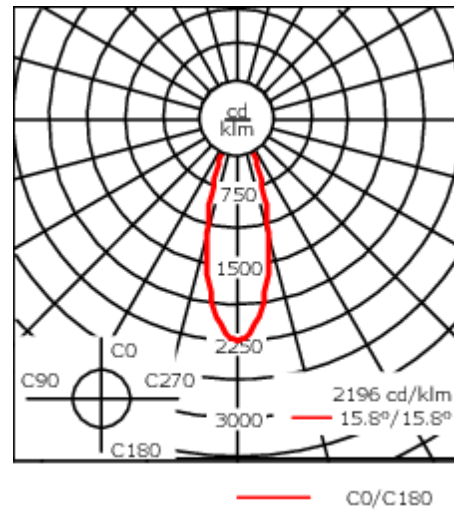

Specifications

Material description

Body	Marine-grade die-cast aluminium alloy
Lens	Safety glass lens, hinged
Colours	 RAL9004 Signal black RAL9006 White aluminium RAL9007 Grey aluminium RAL7016 Anthracite grey RAL9016 Traffic white
Gasket	Silicone rubber gasket
Fasteners	PCS Polymer Coated Stainless Steel Hardware
Ingress protection	IP65
Impact resistance	IK07
Corrosion resistance	5CE

Electrical description

Power supply	220-240V / 50-60 Hz
Driver / Ballast	Standard. Optional DALI version available. To be specified at time of ordering.
Surge protection	6/6 kV

Additional information

Lifetime	Ta=25° L90B10 > 90000h
Energy efficiency class	C-D (Light source)

WE-EF LEUCHTEN GmbH

Töpinger Straße 16, 29646 Bispingen, Germany - Phone: +49 5194 909-0
info@we-ef.com - <https://we-ef.com>

Subject to technical changes and errors. - Generated on 23/11/2024