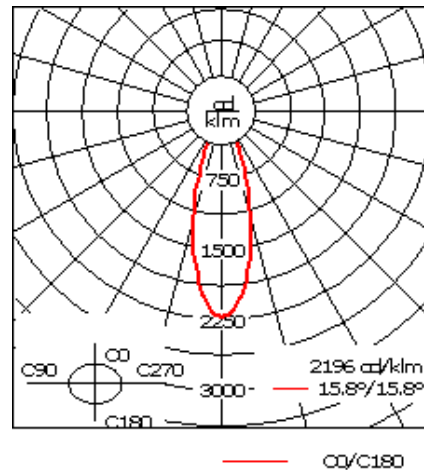

134-1599

we-ef

DAC240-GB LED

Specifications

Material description

Body	Marine-grade die-cast aluminium alloy
Lens	Safety glass lens, hinged
Colors	 RAL9004 Black RAL9007 Grey Metallic RAL9016 White RAL8019 Dark Bronze
Gasket	Silicone rubber gasket
Fasteners	PCS Polymer Coated Stainless Steel Hardware
Ingress protection	IP65
Impact resistance	IK07
Corrosion resistance	5CE

Electrical description

Power supply	Integral [ECG] electronic driver 120V-277V. 0-10V dimmable, to be specified with order.
Driver / Ballast	Integral EC electronic converter in thermally-separated compartment

Additional information

Lifetime	Ta=25°/40° L90B10 > 90000h
Listings	ETL, UL-1598, CSA-C22.2#250.0. Suitable for Wet Locations.

WE-EF LIGHTING USA, LLC

410-D Keystone Drive, 15086 Warrendale, PA 15086 - Phone: +1 724 742 0030

customersupport.usa@we-ef.com - <https://we-ef.com/us>

Subject to technical changes and errors. - Generated on 10/23/2024