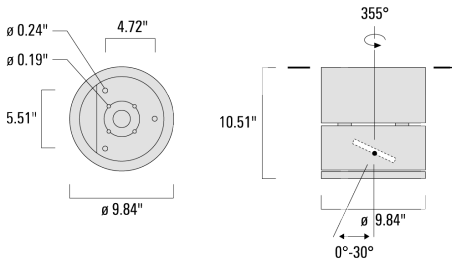

134-1599

we-ef

DAC240-GB LED

Specifications

Material description

Body	Marine-grade die-cast aluminium alloy
Lens	Safety glass lens, hinged
Colors	 RAL9004 Black RAL9007 Grey Metallic RAL9016 White RAL8019 Dark Bronze
Gasket	Silicone rubber gasket
Fasteners	PCS Polymer Coated Stainless Steel Hardware
Ingress protection	IP65
Impact resistance	IK07
Corrosion resistance	5CE

Electrical description

Power supply	Integral [ECG] electronic driver 120V-277V. 0-10V dimmable, to be specified with order.
Driver / Ballast	Integral EC electronic converter in thermally-separated compartment

Additional information

Lifetime	Ta=25°/40° L90B10 > 90000h
Listings	ETL, UL-1598, CSA-C22.2#250.0. Suitable for Wet Locations.

WE-EF LIGHTING USA, LLC

410-D Keystone Drive, 15086 Warrendale, PA 15086 - Phone: +1 724 742 0030

customersupport.usa@we-ef.com - <https://we-ef.com/us>

Subject to technical changes and errors. - Generated on 10/23/2024