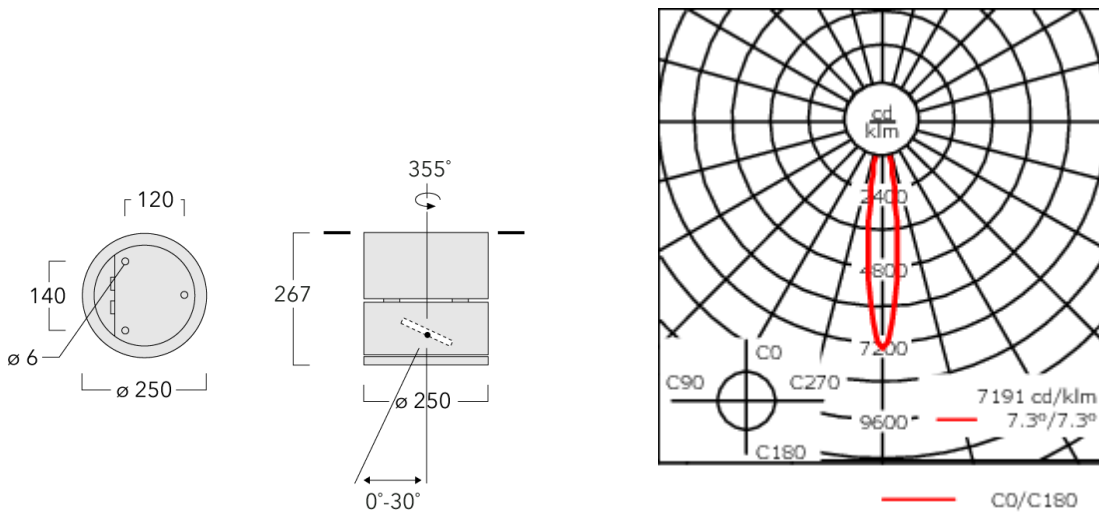

Specifications

Material description

Body	Marine-grade die-cast aluminium alloy
Lens	Safety glass lens, hinged
Colours	 RAL9004 Signal black RAL9006 White aluminium RAL9007 Grey aluminium RAL7016 Anthracite grey RAL9016 Traffic white
Gasket	Silicone rubber gasket
Fasteners	PCS Polymer Coated Stainless Steel Hardware
Ingress protection	IP65
Impact resistance	IK07
Corrosion resistance	5CE

Electrical description

Power supply	220-240V / 50-60 Hz
Driver / Ballast	Standard. Optional DALI version available. To be specified at time of ordering.
Surge protection	6/6 kV

Additional information

Lifetime	Ta=25° L90B10 > 90000h
Energy efficiency class	C-D (Light source)

WE-EF LEUCHTEN GmbH

Töpinger Straße 16, 29646 Bispingen, Germany - Phone: +49 5194 909-0

info@we-ef.com - <https://we-ef.com>

Subject to technical changes and errors. - Generated on 23/10/2024