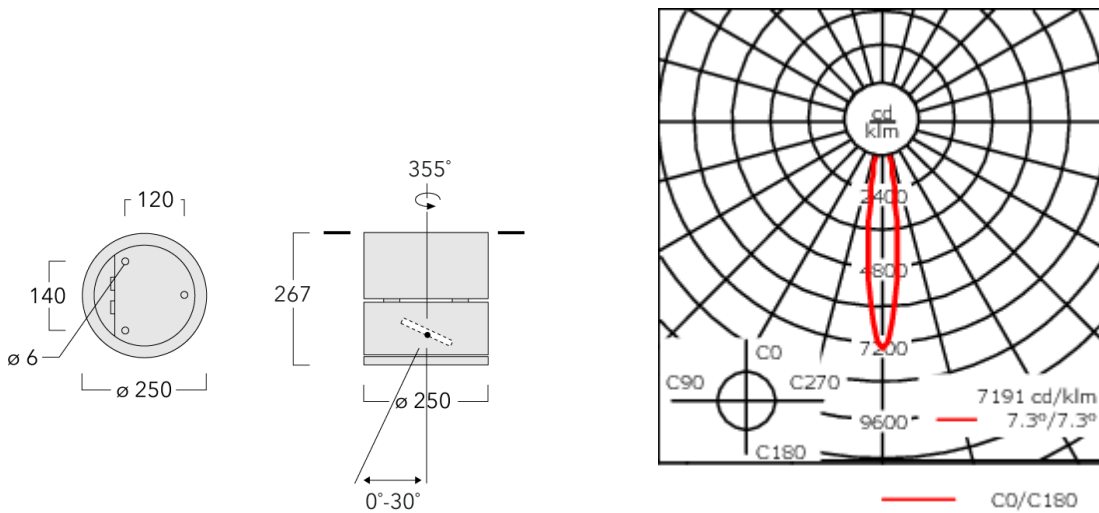

Specifications

Material description

Body	Marine-grade die-cast aluminium alloy
Lens	Safety glass lens, hinged
Colours	RAL9004 Signal black RAL9006 White aluminium RAL9007 Grey aluminium RAL7016 Anthracite grey RAL9016 Traffic white
Gasket	Silicone rubber gasket
Fasteners	PCS Polymer Coated Stainless Steel Hardware
Ingress protection	IP65
Impact resistance	IK07
Corrosion resistance	5CE

Electrical description

Power supply	220-240V / 50-60 Hz
Driver / Ballast	Standard. Optional DALI version available. To be specified at time of ordering.
Surge protection	6/6 kV

Additional information

Lifetime	Ta=25° L90B10 > 90000h
Energy efficiency class	C-D (Light source)

Fagerhult Lighting Ltd

33-34 Dolben Street, SE1 0UQ London, United Kingdom

<https://we-ef.com/uk>

Subject to technical changes and errors. - Generated on 23/11/2024