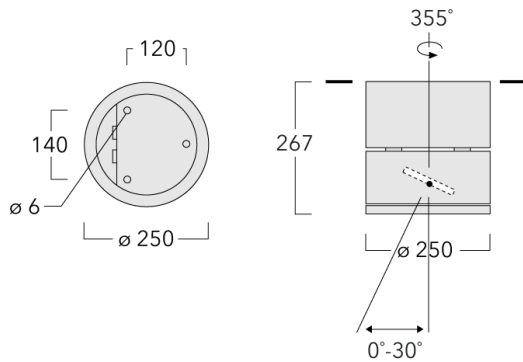

Specifications

Material description

Body	Marine-grade die-cast aluminium alloy
Lens	Safety glass lens, hinged
Colours	RAL9004 Signal black RAL9006 White aluminium RAL9007 Grey aluminium RAL7016 Anthracite grey RAL9016 Traffic white
Gasket	Silicone rubber gasket
Fasteners	PCS Polymer Coated Stainless Steel Hardware
Ingress protection	IP65
Impact resistance	IK07
Corrosion resistance	5CE

Electrical description

Power supply	220-240V / 50-60 Hz
Driver / Ballast	Standard. Optional DALI version available. To be specified at time of ordering.
Surge protection	6/6 kV

Additional information

Lifetime	Ta=25° L90B10 > 90000h
Energy efficiency class	C-D (Light source)

Fagerhult Lighting Ltd

33-34 Dolben Street, SE1 0UQ London, United Kingdom

<https://we-ef.com/uk>

Subject to technical changes and errors. - Generated on 23/11/2024