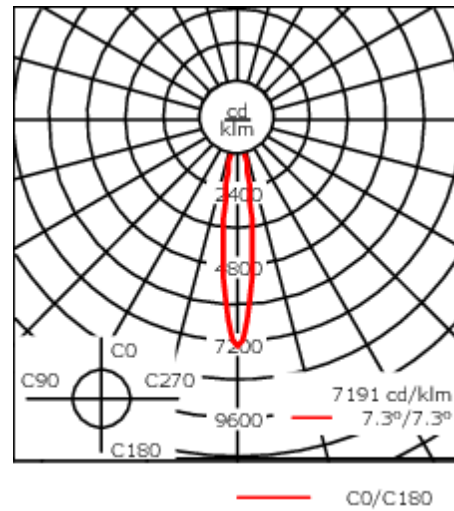

Specifications

Material description

Body	Marine-grade die-cast aluminium alloy
Lens	Safety glass lens, hinged
Colours	RAL9004 Signal black RAL9006 White aluminium RAL9007 Grey aluminium RAL7016 Anthracite grey RAL9016 Traffic white
Gasket	Silicone rubber gasket
Fasteners	PCS Polymer Coated Stainless Steel Hardware
Ingress protection	IP65
Impact resistance	IK07
Corrosion resistance	5CE

Electrical description

Power supply	220-240V / 50-60 Hz
Driver / Ballast	Standard. Optional DALI version available. To be specified at time of ordering.
Surge protection	6/6 kV

Additional information

Lifetime	Ta=25° L90B10 > 90000h
Energy efficiency class	C-D (Light source)

Fagerhult Lighting Ltd

33-34 Dolben Street, SE1 0UQ London, United Kingdom

<https://we-ef.com/uk>

Subject to technical changes and errors. - Generated on 23/11/2024