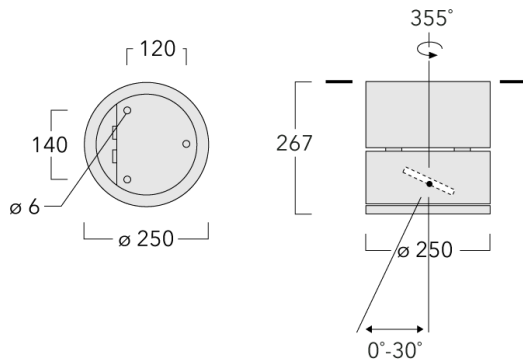

Description

IP65, Class I. Class II on request. IK07. Marine-grade, die-cast aluminium alloy. 5CE superior corrosion protection including PCS hardware. Silicone rubber gasket. Safety glass lens, hinged. Frame with safety catch. Two cable entries. Integral EC electronic converter in thermally separated compartment. CAD-optimised optics for superior illumination and glare control. OLC® One LED Concept. Factory installed LED circuit board. Gimbal mounted, 30° tiltable and 355° rotatable. Optional 2200 K version available. To be specified at time of ordering.

Weight	8.50 kg
Light distribution	symmetric, very narrow beam, sharp cut-off [EES]
Light source	LED-12/18W / 500 mA - 3000 K
CRI	80
Power supply	EC
LEDs	12
Rated input power	21 W
Nominal Lumen (lm)	
LED Lumen	215
Total Lumen	2580
T _j	85
Rated lumens (lm)	
LED Lumen	199
Total Lumen	2388.2
T _a	25

Specifications

Material description

Body	Marine-grade die-cast aluminium alloy
Lens	Safety glass lens, hinged
Colours	<ul style="list-style-type: none"> RAL9004 Signal black RAL9006 White aluminium RAL9007 Grey aluminium RAL7016 Anthracite grey RAL9016 Traffic white
Gasket	Silicone rubber gasket
Fasteners	PCS Polymer Coated Stainless Steel Hardware
Ingress protection	IP65
Impact resistance	IK07
Corrosion resistance	5CE