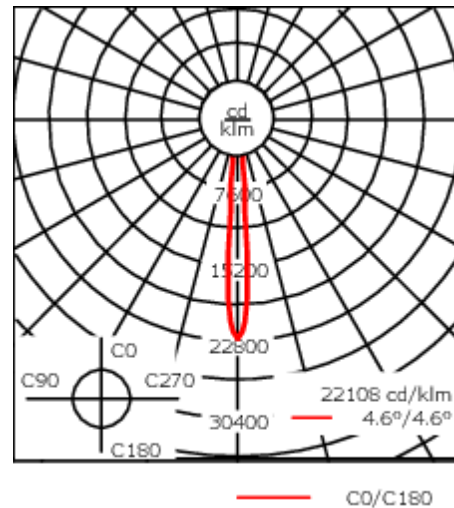

Specifications

Material description

Body	Marine-grade die-cast aluminium alloy
Lens	Safety glass lens, hinged
Colours	 RAL9004 Signal black RAL9006 White aluminium RAL9007 Grey aluminium RAL7016 Anthracite grey RAL9016 Traffic white
Gasket	Silicone rubber gasket
Fasteners	PCS Polymer Coated Stainless Steel Hardware
Ingress protection	IP65
Impact resistance	IK07
Corrosion resistance	5CE

Electrical description

Power supply	220-240V / 50-60 Hz
Driver / Ballast	Standard. Optional DALI version available. To be specified at time of ordering.
Surge protection	6/6 kV

Additional information

Lifetime	Ta=25° L90B10 > 90000h
Energy efficiency class	C-D (Light source)

WE-EF LEUCHTEN GmbH

Töpinger Straße 16, 29646 Bispingen, Germany - Phone: +49 5194 909-0

info@we-ef.com - <https://we-ef.com>

Subject to technical changes and errors. - Generated on 23/10/2024