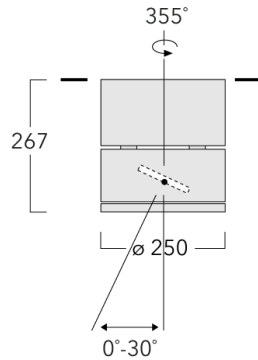

Specifications

Material description

Body	Marine-grade die-cast aluminium alloy
Lens	Safety glass lens, hinged
Colours	 RAL9004 Signal black RAL9006 White aluminium RAL9007 Grey aluminium RAL7016 Anthracite grey RAL9016 Traffic white
Gasket	Silicone rubber gasket
Fasteners	PCS Polymer Coated Stainless Steel Hardware
Ingress protection	IP65
Impact resistance	IK07
Corrosion resistance	5CE

Electrical description

Power supply	220-240V / 50-60 Hz
Driver / Ballast	Standard. Optional DALI version available. To be specified at time of ordering.
Surge protection	6/6 kV

Additional information

Lifetime	Ta=25° L90B10 > 90000h
Energy efficiency class	C-D (Light source)

WE-EF LEUCHTEN GmbH

Töpinger Straße 16, 29646 Bispingen, Germany - Phone: +49 5194 909-0

info@we-ef.com - <https://we-ef.com>

Subject to technical changes and errors. - Generated on 23/10/2024