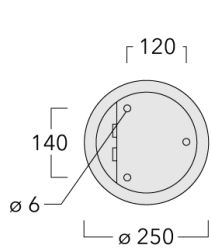

Specifications

Material description

Body	Marine-grade die-cast aluminium alloy
Lens	Safety glass lens, hinged
Colours	 RAL9004 Signal black RAL9006 White aluminium RAL9007 Grey aluminium RAL7016 Anthracite grey RAL9016 Traffic white
Gasket	Silicone rubber gasket
Fasteners	PCS Polymer Coated Stainless Steel Hardware
Ingress protection	IP65
Impact resistance	IK07
Corrosion resistance	5CE

Electrical description

Power supply	220-240V / 50-60 Hz
Driver / Ballast	Standard. Optional DALI version available. To be specified at time of ordering.
Surge protection	6/6 kV

Additional information

Lifetime	Ta=25° L90B10 > 90000h
Energy efficiency class	C-D (Light source)

WE-EF LEUCHTEN GmbH

Töpinger Straße 16, 29646 Bispingen, Germany - Phone: +49 5194 909-0

info@we-ef.com - <https://we-ef.com>

Subject to technical changes and errors. - Generated on 23/10/2024