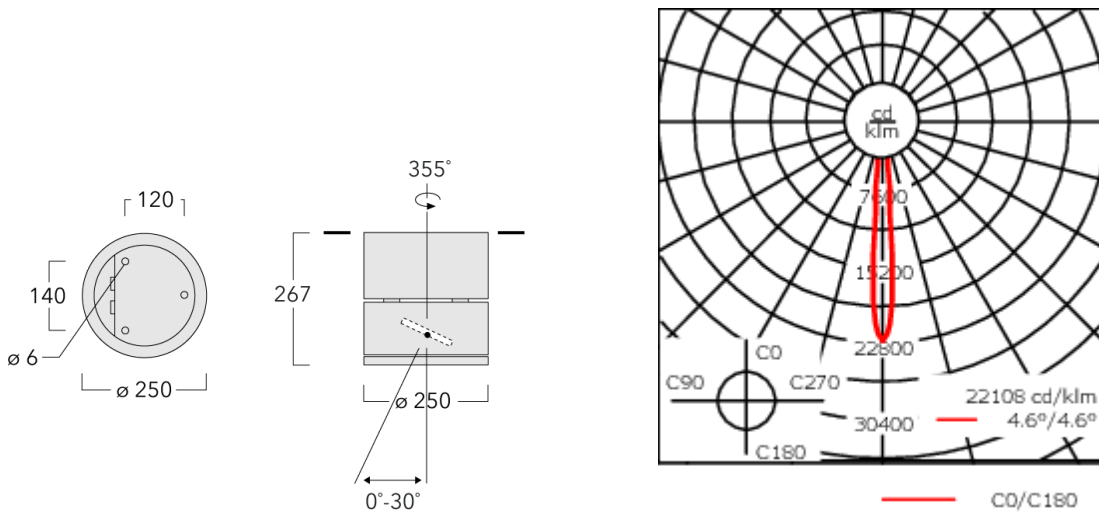

Specifications

Material description

Body	Marine-grade die-cast aluminium alloy
Lens	Safety glass lens, hinged
Colours	RAL9004 Signal black RAL9006 White aluminium RAL9007 Grey aluminium RAL7016 Anthracite grey RAL9016 Traffic white
Gasket	Silicone rubber gasket
Fasteners	PCS Polymer Coated Stainless Steel Hardware
Ingress protection	IP65
Impact resistance	IK07
Corrosion resistance	5CE

Electrical description

Power supply	220-240V / 50-60 Hz
Driver / Ballast	Standard. Optional DALI version available. To be specified at time of ordering.
Surge protection	6/6 kV

Additional information

Lifetime	Ta=25° L90B10 > 90000h
Energy efficiency class	C-D (Light source)

Fagerhult Lighting Ltd

33-34 Dolben Street, SE1 0UQ London, United Kingdom

<https://we-ef.com/uk>

Subject to technical changes and errors. - Generated on 23/11/2024