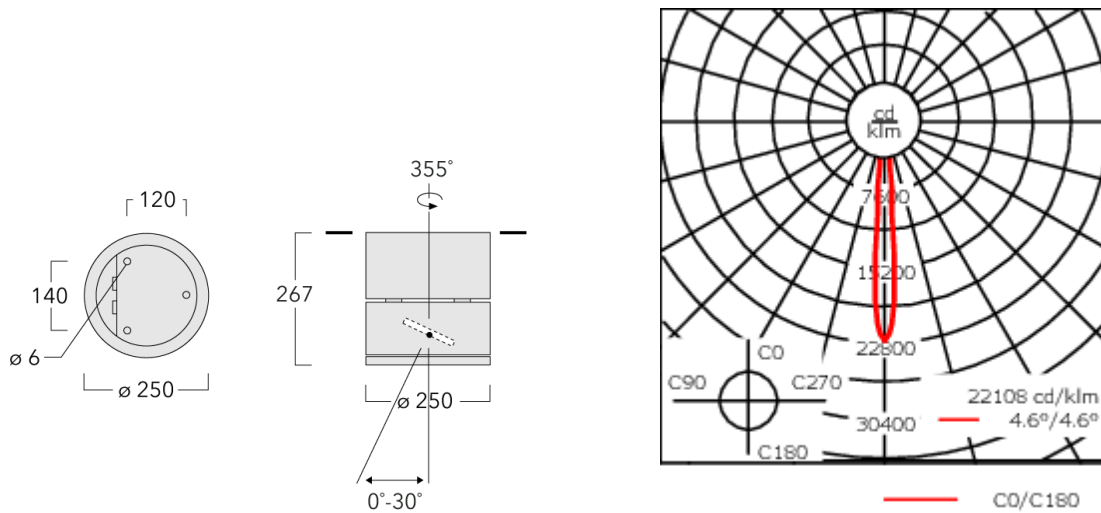

Specifications

Material description

Body	Marine-grade die-cast aluminium alloy
Lens	Safety glass lens, hinged
Colours	RAL9004 Signal black RAL9006 White aluminium RAL9007 Grey aluminium RAL9016 Traffic white
Gasket	Silicone rubber gasket
Fasteners	PCS Polymer Coated Stainless Steel Hardware (unpainted)
Ingress protection	IP65
Impact resistance	IK07
Corrosion resistance	5CE+Primer

Electrical description

Power supply	230V / 50 Hz
Driver / Ballast	Integral EC electronic converter in thermally-separated compartment

Additional information

Lifetime	Ta=40° L90B10 > 90000h
Warranty	The product is supplied with 10-year warranty. Please refer to the LED Warranty Statement located on www.we-ef.com for further details.