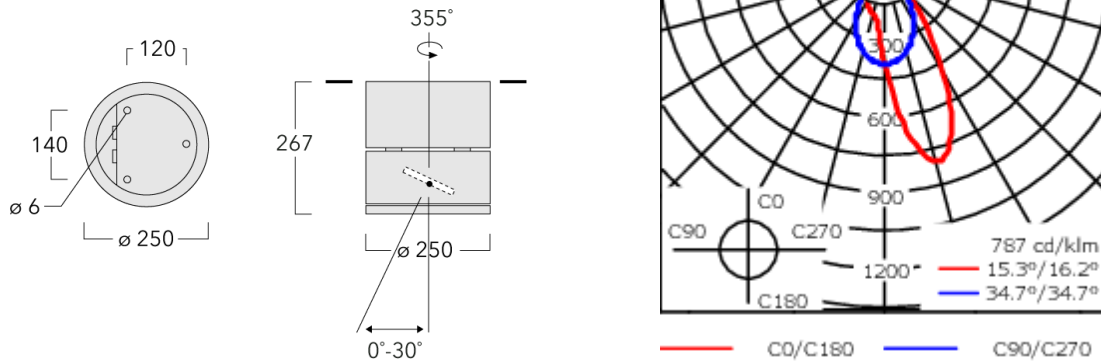

Specifications

Material description

Body	Marine-grade die-cast aluminium alloy
Lens	Safety glass lens, hinged
Colours	RAL9004 Signal black RAL9006 White aluminium RAL9007 Grey aluminium RAL7016 Anthracite grey RAL9016 Traffic white
Gasket	Silicone rubber gasket
Fasteners	PCS Polymer Coated Stainless Steel Hardware
Ingress protection	IP65
Impact resistance	IK07
Corrosion resistance	5CE

Electrical description

Power supply	220-240V / 50-60 Hz
Driver / Ballast	Standard. Optional DALI version available. To be specified at time of ordering.
Surge protection	6/6 kV

Additional information

Lifetime	Ta=25° L90B10 > 90000h
Energy efficiency class	C-D (Light source)

WE-EF LEUCHTEN GmbH

Töpinger Straße 16, 29646 Bispingen, Germany - Phone: +49 5194 909-0
info@we-ef.com - <https://we-ef.com>

Subject to technical changes and errors. - Generated on 23/11/2024