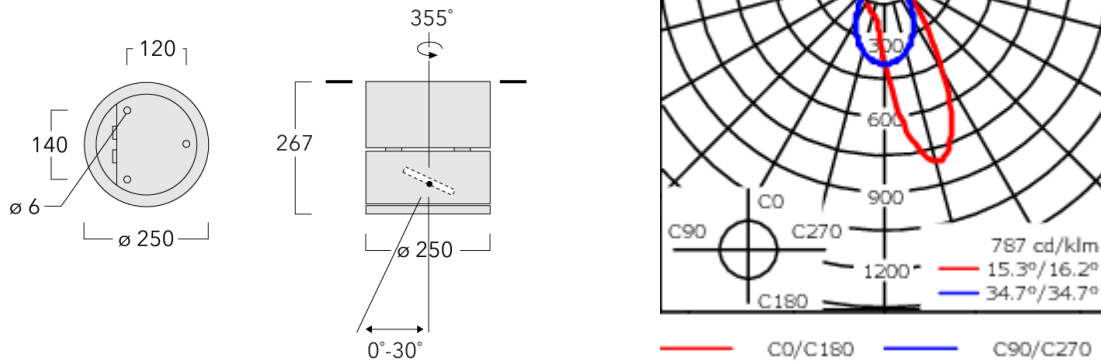

Specifications

Material description

Body	Marine-grade die-cast aluminium alloy
Lens	Safety glass lens, hinged
Colours	RAL9004 Signal black RAL9006 White aluminium RAL9007 Grey aluminium RAL7016 Anthracite grey RAL9016 Traffic white
Gasket	Silicone rubber gasket
Fasteners	PCS Polymer Coated Stainless Steel Hardware
Ingress protection	IP65
Impact resistance	IK07
Corrosion resistance	5CE

Electrical description

Power supply	220-240V / 50-60 Hz
Driver / Ballast	Standard. Optional DALI version available. To be specified at time of ordering.
Surge protection	6/6 kV

Additional information

Lifetime	Ta=25° L90B10 > 90000h
Energy efficiency class	C-D (Light source)

WE-EF LEUCHTEN GmbH

Töpinger Straße 16, 29646 Bispingen, Germany - Phone: +49 5194 909-0

info@we-ef.com - <https://we-ef.com>

Subject to technical changes and errors. - Generated on 23/10/2024