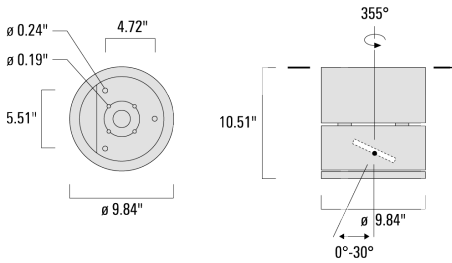

134-1600

DAC240-GB LED

we-ef

Specifications

Material description

Body	Marine-grade die-cast aluminium alloy
Lens	Safety glass lens, hinged
Colors	 RAL9004 Black RAL9007 Grey Metallic RAL9016 White RAL8019 Dark Bronze
Gasket	Silicone rubber gasket
Fasteners	PCS Polymer Coated Stainless Steel Hardware
Ingress protection	IP65
Impact resistance	IK07
Corrosion resistance	5CE

Electrical description

Power supply	Integral [ECG] electronic driver 120V-277V. 0-10V dimmable, to be specified with order.
Driver / Ballast	Integral EC electronic converter in thermally-separated compartment

Additional information

Lifetime	Ta=25°/40° L90B10 > 90000h
Listings	ETL, UL-1598, CSA-C22.2#250.0. Suitable for Wet Locations.

WE-EF LIGHTING USA, LLC

410-D Keystone Drive, 15086 Warrendale, PA 15086 - Phone: +1 724 742 0030

customersupport.usa@we-ef.com - <https://we-ef.com/us>

Subject to technical changes and errors. - Generated on 10/23/2024