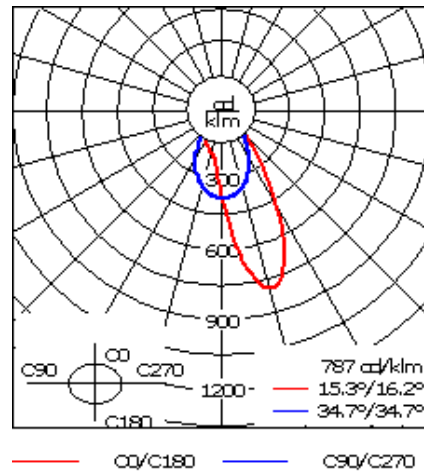

134-1600

DAC240-GB LED

we-ef

Specifications

Material description

Body	Marine-grade die-cast aluminium alloy
Lens	Safety glass lens, hinged
Colors	 RAL9004 Black RAL9007 Grey Metallic RAL9016 White RAL8019 Dark Bronze
Gasket	Silicone rubber gasket
Fasteners	PCS Polymer Coated Stainless Steel Hardware
Ingress protection	IP65
Impact resistance	IK07
Corrosion resistance	5CE

Electrical description

Power supply	Integral [ECG] electronic driver 120V-277V. 0-10V dimmable, to be specified with order.
Driver / Ballast	Integral EC electronic converter in thermally-separated compartment

Additional information

Lifetime	Ta=25°/40° L90B10 > 90000h
Listings	ETL, UL-1598, CSA-C22.2#250.0. Suitable for Wet Locations.

WE-EF LIGHTING USA, LLC

410-D Keystone Drive, 15086 Warrendale, PA 15086 - Phone: +1 724 742 0030

customersupport.usa@we-ef.com - <https://we-ef.com/us>

Subject to technical changes and errors. - Generated on 10/23/2024