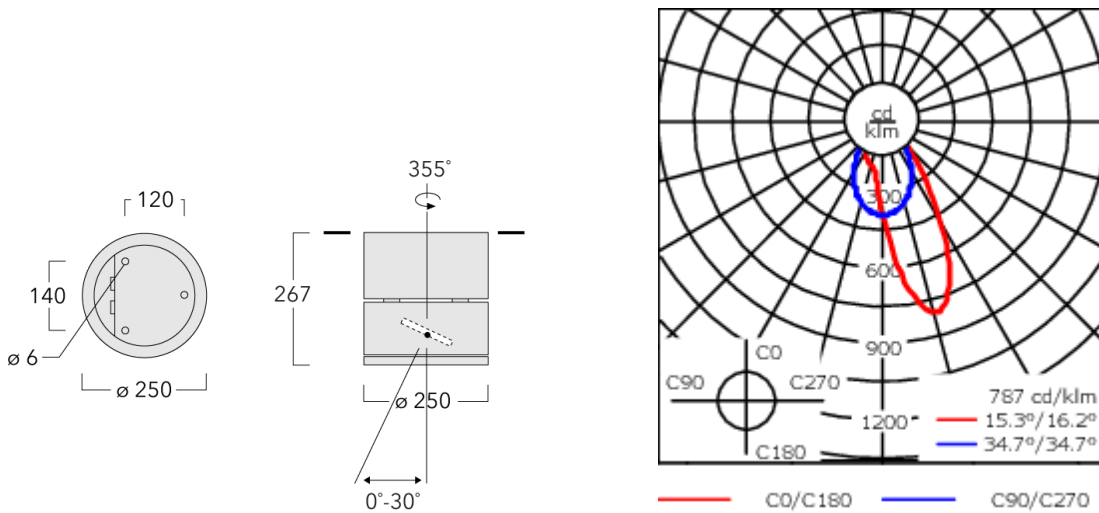

Specifications

Material description

Body	Marine-grade die-cast aluminium alloy
Lens	Safety glass lens, hinged
Colours	RAL9004 Signal black RAL9006 White aluminium RAL9007 Grey aluminium RAL7016 Anthracite grey RAL9016 Traffic white
Gasket	Silicone rubber gasket
Fasteners	PCS Polymer Coated Stainless Steel Hardware
Ingress protection	IP65
Impact resistance	IK07
Corrosion resistance	5CE

Electrical description

Power supply	220-240V / 50-60 Hz
Driver / Ballast	Standard. Optional DALI version available. To be specified at time of ordering.
Surge protection	6/6 kV

Additional information

Lifetime	Ta=25° L90B10 > 90000h
Energy efficiency class	C-D (Light source)

WE-EF LEUCHTEN GmbH

Töpinger Straße 16, 29646 Bispingen, Germany - Phone: +49 5194 909-0

info@we-ef.com - <https://we-ef.com>

Subject to technical changes and errors. - Generated on 23/10/2024