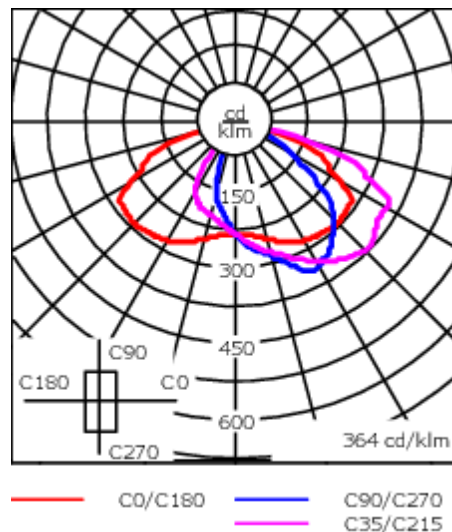

Specifications

Material description

Body	Marine-grade, die-cast aluminium alloy
Lens	Safety glass lens, hinged
Colours	RAL9004 Signal black RAL9006 White aluminium RAL9007 Grey aluminium
Gasket	Silicone CCG® Controlled Compression Gasket
Fasteners	PCS Polymer Coated Stainless Steel Hardware (unpainted)
Ingress protection	IP66
Impact resistance	IK08
Corrosion resistance	5CE+Primer

Electrical description

Power supply	230V / 50 Hz
Driver / Ballast	Integral EC electronic converter

Additional information

Lifetime	Ta=40° L90B10 > 90000h
Warranty	The product is supplied with 10-year warranty. Please refer to the LED Warranty Statement located on www.we-ef.com for further details.