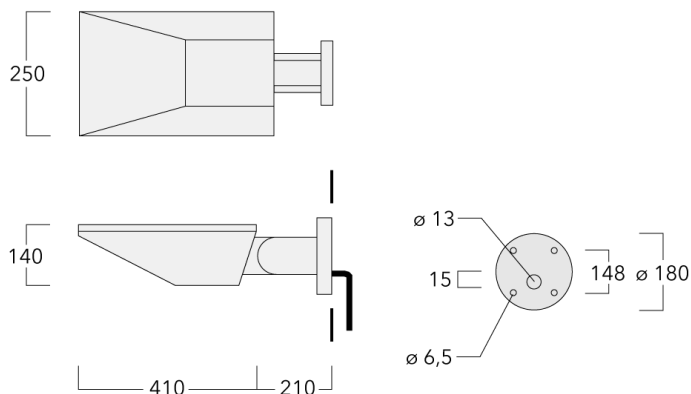

108-1748

PIA230 LED

we-ef

Description

IP66, Class I. IK08. Marine-grade, die-cast aluminium alloy. 5CE superior corrosion protection + primer including PCS hardware. Silicone CCG® Controlled Compression Gasket. Safety glass, hinged. Integral EC electronic converter. CAD-optimised optics for superior illumination and glare control. OLC® One LED Concept. Factory installed LED circuit board. Luminaire +/-30° tiltable.

Weight	8.50 kg
Light distribution	asymmetric, side throw [S65]
Light source	LED-18/36W / 700 mA - 4000 K
CRI	80
Power supply	EC
LEDs	18
Rated input power	41 W
Nominal Lumen (lm)	
LED Lumen	310
Total Lumen	5580
Tj	85
Rated lumens (lm)	
LED Lumen	247.7
Total Lumen	4458.1
Ta	25

Specifications

Material description

Body	Marine-grade, die-cast aluminium alloy
Lens	Safety glass lens, hinged
Colours	<div style="display: flex; align-items: center;"> <div style="width: 20px; height: 15px; background-color: black; margin-right: 5px;"></div> RAL9004 Signal black </div> <div style="display: flex; align-items: center; margin-top: 5px;"> <div style="width: 20px; height: 15px; background-color: #cccccc; margin-right: 5px;"></div> RAL9006 White aluminium </div> <div style="display: flex; align-items: center; margin-top: 5px;"> <div style="width: 20px; height: 15px; background-color: #808080; margin-right: 5px;"></div> RAL9007 Grey aluminium </div>
Gasket	Silicone CCG® Controlled Compression Gasket
Fasteners	PCS Polymer Coated Stainless Steel Hardware (unpainted)
Ingress protection	IP66
Impact resistance	IK08
Corrosion resistance	5CE+Primer