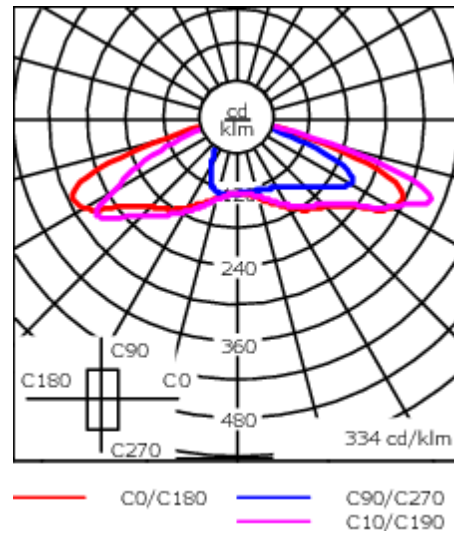

Specifications

Material description

Body	Marine-grade, die-cast aluminium alloy
Lens	Safety glass lens, hinged
Colours	RAL9004 Signal black RAL9006 White aluminium RAL9007 Grey aluminium
Gasket	Silicone CCG® Controlled Compression Gasket
Fasteners	PCS Polymer Coated Stainless Steel Hardware (unpainted)
Ingress protection	IP66
Impact resistance	IK08
Corrosion resistance	5CE+Primer

Electrical description

Power supply	230V / 50 Hz
Driver / Ballast	Integral EC electronic converter

Additional information

Lifetime	Ta=40° L90B10 > 90000h
Warranty	The product is supplied with 10-year warranty. Please refer to the LED Warranty Statement located on www.we-ef.com for further details.