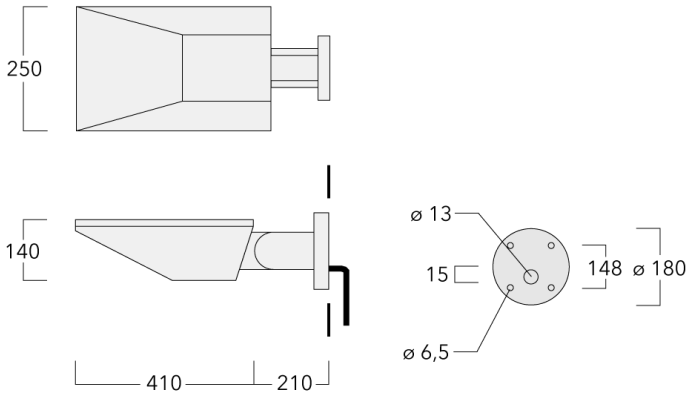

108-1749

PIA230 LED

we-ef

Description

IP66, Class I. IK08. Marine-grade, die-cast aluminium alloy. 5CE superior corrosion protection + primer including PCS hardware. Silicone CCG® Controlled Compression Gasket. Safety glass, hinged. Integral EC electronic converter. CAD-optimised optics for superior illumination and glare control. OLC® One LED Concept. Factory installed LED circuit board. Luminaire +/-30° tiltable.

Weight	8.50 kg
Light distribution	rectangular, side throw [R65]
Light source	LED-18/36W / 700 mA - 3000 K
CRI	80
Power supply	EC
LEDs	18
Rated input power	41 W
Nominal Lumen (lm)	
LED Lumen	290
Total Lumen	5220
Tj	85
Rated lumens (lm)	
LED Lumen	202.9
Total Lumen	3651.7
Ta	25

Specifications

Material description

Body	Marine-grade, die-cast aluminium alloy
Lens	Safety glass lens, hinged
Colours	<div style="display: flex; align-items: center;"> <div style="width: 20px; height: 15px; background-color: black; margin-right: 5px;"></div> RAL9004 Signal black </div> <div style="display: flex; align-items: center; margin-top: 5px;"> <div style="width: 20px; height: 15px; background-color: #cccccc; margin-right: 5px;"></div> RAL9006 White aluminium </div> <div style="display: flex; align-items: center; margin-top: 5px;"> <div style="width: 20px; height: 15px; background-color: #808080; margin-right: 5px;"></div> RAL9007 Grey aluminium </div>
Gasket	Silicone CCG® Controlled Compression Gasket
Fasteners	PCS Polymer Coated Stainless Steel Hardware (unpainted)
Ingress protection	IP66
Impact resistance	IK08
Corrosion resistance	5CE+Primer