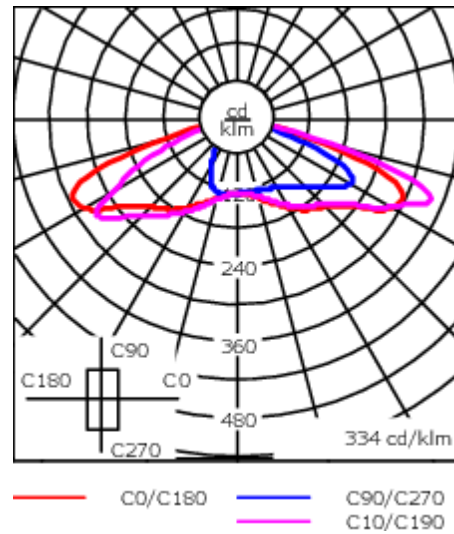

Luminaire +/-30° tiltable.

Weight	8.50 kg
Light distribution	rectangular, side throw [R65]
Light source	LED-18/36W / 700 mA - 3000 K
CRI	80
Power supply	EC
LEDs	18
Rated input power	41 W
Nominal Lumen (lm)	
LED Lumen	290
Total Lumen	5220
Tj	85
Rated lumens (lm)	
LED Lumen	202.9
Total Lumen	3651.7
Ta	25