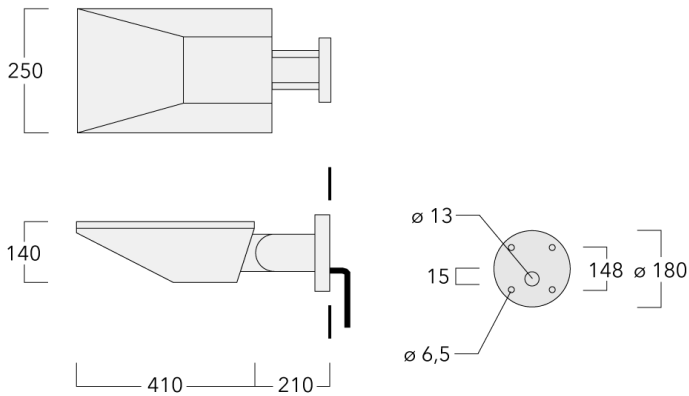

Description

IP66, Class I. IK08. Marine-grade, die-cast aluminium alloy. 5CE superior corrosion protection including PCS hardware. Safety glass lens, hinged. Silicone CCG_R_ Controlled Compression Gasket.

Integral EC electronic converter in thermally-shielded compartment. Advanced thermal management protects LEDs while optimising lumens output. Removable LED boards for upgrading. CAD-optimised optics for superior illumination and glare control. OLC_R_ One LED Concept.

Luminaire +/-30° tiltable.

Weight	8.50 kg
Light distribution	rectangular, side throw [R65]
Light source	LED-18/36W / 700 mA - 3000 K
CRI	80
Power supply	EC
LEDs	18
Rated input power	41 W
Nominal Lumen (lm)	
LED Lumen	290
Total Lumen	5220
Tj	85
Rated lumens (lm)	
LED Lumen	202.9
Total Lumen	3651.7
Ta	25

Specifications

Material description

Body	Marine-grade, die-cast aluminium alloy
Lens	Safety glass lens, hinged
Colours	<div style="display: flex; align-items: center;"> <div style="width: 20px; height: 15px; background-color: black; margin-right: 5px;"></div> RAL9004 Signal black </div> <div style="display: flex; align-items: center; margin-top: 5px;"> <div style="width: 20px; height: 15px; background-color: grey; margin-right: 5px;"></div> RAL9007 Grey aluminium </div> <div style="display: flex; align-items: center; margin-top: 5px;"> <div style="width: 20px; height: 15px; background-color: darkgrey; margin-right: 5px;"></div> RAL7016 Anthracite grey </div> <div style="display: flex; align-items: center; margin-top: 5px;"> <div style="width: 20px; height: 15px; background-color: lightgrey; margin-right: 5px;"></div> RAL9016 Traffic white </div>
Gasket	Silicone CCG® Controlled Compression Gasket
Fasteners	PCS Polymer Coated Stainless Steel Hardware
Ingress protection	IP66
Impact resistance	IK08
Corrosion resistance	5CE