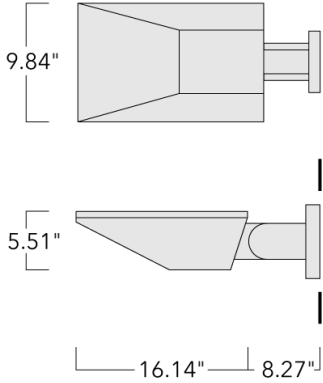

108-1666

PIA230 LED

we-ef

Specifications

Material description

Body	Marine-grade die-cast aluminium alloy
Lens	Safety glass lens, hinged
Colors	 RAL9004 Black RAL9007 Grey Metallic RAL9016 White RAL8019 Dark Bronze
Gasket	Silicone CCG® Controlled Compression Gasket
Fasteners	PCS Polymer Coated Stainless Steel Hardware
Ingress protection	IP66
Impact resistance	IK08
Corrosion resistance	5CE

Electrical description

Power supply	Integral [ECG] electronic driver 120V-277V. 0-10V dimmable, to be specified with order.
Driver / Ballast	Integral EC electronic converter
Surge protection	Integral 10kV Surge Protector

WE-EF LIGHTING USA, LLC

410-D Keystone Drive, 15086 Warrendale, PA 15086 - Phone: +1 724 742 0030

customersupport.usa@we-ef.com - <https://we-ef.com/us>

Subject to technical changes and errors. - Generated on 11/23/2024