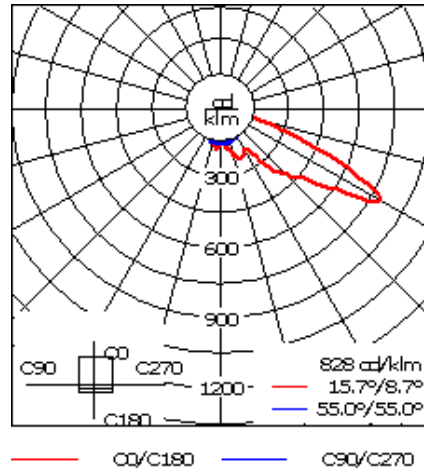

108-1666

PIA230 LED

we-ef

Specifications

Material description

Body	Marine-grade die-cast aluminium alloy
Lens	Safety glass lens, hinged
Colors	 RAL9004 Black RAL9007 Grey Metallic RAL9016 White RAL8019 Dark Bronze
Gasket	Silicone CCG® Controlled Compression Gasket
Fasteners	PCS Polymer Coated Stainless Steel Hardware
Ingress protection	IP66
Impact resistance	IK08
Corrosion resistance	5CE

Electrical description

Power supply	Integral [ECG] electronic driver 120V-277V. 0-10V dimmable, to be specified with order.
Driver / Ballast	Integral EC electronic converter
Surge protection	Integral 10kV Surge Protector

WE-EF LIGHTING USA, LLC

410-D Keystone Drive, 15086 Warrendale, PA 15086 - Phone: +1 724 742 0030

customersupport.usa@we-ef.com - <https://we-ef.com/us>

Subject to technical changes and errors. - Generated on 11/23/2024