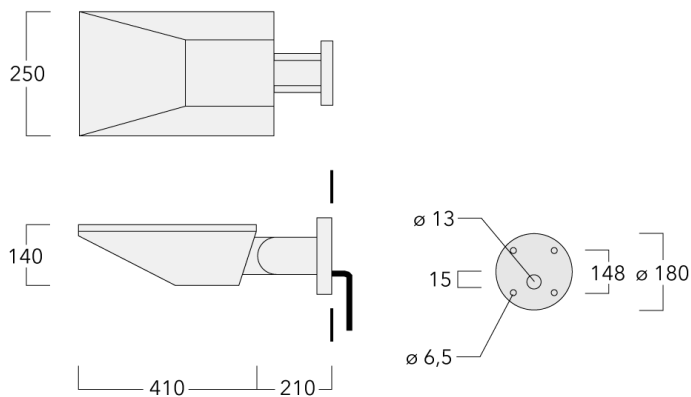

Description

IP66, Class I. IK08. Marine-grade, die-cast aluminium alloy. 5CE superior corrosion protection + primer including PCS hardware. Silicone CCG® Controlled Compression Gasket. Safety glass, hinged. Integral EC electronic converter. CAD-optimised optics for superior illumination and glare control. OLC® One LED Concept. Factory installed LED circuit board. Luminaire +/-30° tiltable.

| | |
|---------------------------|---------------------------------|
| Weight | 8.50 kg |
| Light distribution | asymmetric, forward throw [A60] |
| Light source | LED-18/36W / 700 mA - 3000 K |
| CRI | 80 |
| Power supply | EC |
| LEDs | 18 |
| Rated input power | 41 W |
| Nominal Lumen (lm) | |
| LED Lumen | 290 |
| Total Lumen | 5220 |
| Tj | 85 |
| Rated lumens (lm) | |
| LED Lumen | 217.2 |
| Total Lumen | 3909.6 |
| Ta | 25 |

Specifications

Material description

| | |
|----------------------|--|
| Body | Marine-grade, die-cast aluminium alloy |
| Lens | Safety glass lens, hinged |
| Colours | <div style="display: flex; align-items: center;"> <div style="width: 20px; height: 15px; background-color: black; margin-right: 5px;"></div> RAL9004 Signal black </div> <div style="display: flex; align-items: center; margin-top: 5px;"> <div style="width: 20px; height: 15px; background-color: #cccccc; margin-right: 5px;"></div> RAL9006 White aluminium </div> <div style="display: flex; align-items: center; margin-top: 5px;"> <div style="width: 20px; height: 15px; background-color: #808080; margin-right: 5px;"></div> RAL9007 Grey aluminium </div> |
| Gasket | Silicone CCG® Controlled Compression Gasket |
| Fasteners | PCS Polymer Coated Stainless Steel Hardware (unpainted) |
| Ingress protection | IP66 |
| Impact resistance | IK08 |
| Corrosion resistance | 5CE+Primer |