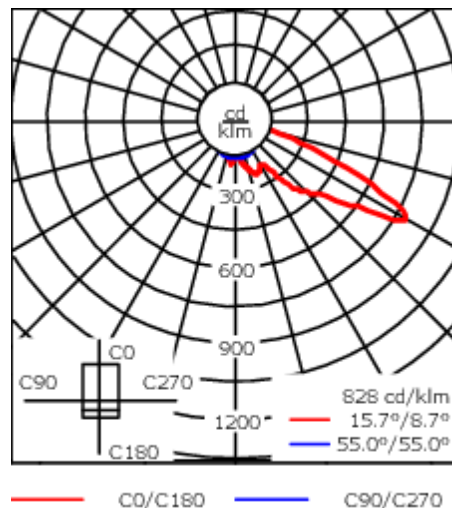

Description

IP66, Class I. IK08. Marine-grade, die-cast aluminium alloy. 5CE superior corrosion protection + primer including PCS hardware. Silicone CCG® Controlled Compression Gasket. Safety glass, hinged. Integral EC electronic converter. CAD-optimised optics for superior illumination and glare control. OLC® One LED Concept. Factory installed LED circuit board. Luminaire +/-30° tiltable.

| | |
|---------------------------|---------------------------------|
| Weight | 8.50 kg |
| Light distribution | asymmetric, forward throw [A60] |
| Light source | LED-18/36W / 700 mA - 3000 K |
| CRI | 80 |
| Power supply | EC |
| LEDs | 18 |
| Rated input power | 41 W |
| Nominal Lumen (lm) | |
| LED Lumen | 290 |
| Total Lumen | 5220 |
| Tj | 85 |
| Rated lumens (lm) | |
| LED Lumen | 217.2 |
| Total Lumen | 3909.6 |
| Ta | 25 |

Specifications

Material description

| | |
|----------------------|--|
| Body | Marine-grade, die-cast aluminium alloy |
| Lens | Safety glass lens, hinged |
| Colours | <div style="display: flex; align-items: center;"> <div style="width: 20px; height: 15px; background-color: black; margin-right: 5px;"></div> RAL9004 Signal black </div> <div style="display: flex; align-items: center; margin-top: 5px;"> <div style="width: 20px; height: 15px; background-color: #cccccc; margin-right: 5px;"></div> RAL9006 White aluminium </div> <div style="display: flex; align-items: center; margin-top: 5px;"> <div style="width: 20px; height: 15px; background-color: #808080; margin-right: 5px;"></div> RAL9007 Grey aluminium </div> |
| Gasket | Silicone CCG® Controlled Compression Gasket |
| Fasteners | PCS Polymer Coated Stainless Steel Hardware (unpainted) |
| Ingress protection | IP66 |
| Impact resistance | IK08 |
| Corrosion resistance | 5CE+Primer |