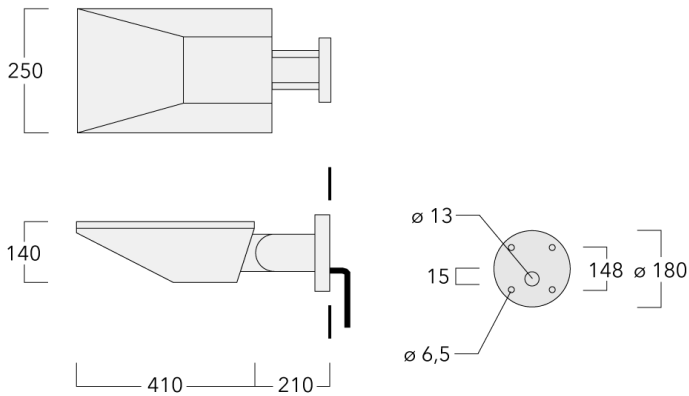

108-1752

PIA230 LED

we-ef

Description

IP66, Class I. IK08. Marine-grade, die-cast aluminium alloy. 5CE superior corrosion protection + primer including PCS hardware. Silicone CCG® Controlled Compression Gasket. Safety glass, hinged. Integral EC electronic converter. CAD-optimised optics for superior illumination and glare control. OLC® One LED Concept. Factory installed LED circuit board. Luminaire +/-30° tiltable.

Weight	8.50 kg
Light distribution	asymmetric, forward throw [A60]
Light source	LED-18/36W / 700 mA - 4000 K
CRI	80
Power supply	EC
LEDs	18
Rated input power	41 W
Nominal Lumen (lm)	
LED Lumen	310
Total Lumen	5580
Tj	85
Rated lumens (lm)	
LED Lumen	232.2
Total Lumen	4179.3
Ta	25

Specifications

Material description

Body	Marine-grade, die-cast aluminium alloy
Lens	Safety glass lens, hinged
Colours	<div style="display: flex; align-items: center;"> <div style="width: 20px; height: 15px; background-color: black; margin-right: 5px;"></div> RAL9004 Signal black </div> <div style="display: flex; align-items: center; margin-top: 5px;"> <div style="width: 20px; height: 15px; background-color: #cccccc; margin-right: 5px;"></div> RAL9006 White aluminium </div> <div style="display: flex; align-items: center; margin-top: 5px;"> <div style="width: 20px; height: 15px; background-color: #808080; margin-right: 5px;"></div> RAL9007 Grey aluminium </div>
Gasket	Silicone CCG® Controlled Compression Gasket
Fasteners	PCS Polymer Coated Stainless Steel Hardware (unpainted)
Ingress protection	IP66
Impact resistance	IK08
Corrosion resistance	5CE+Primer