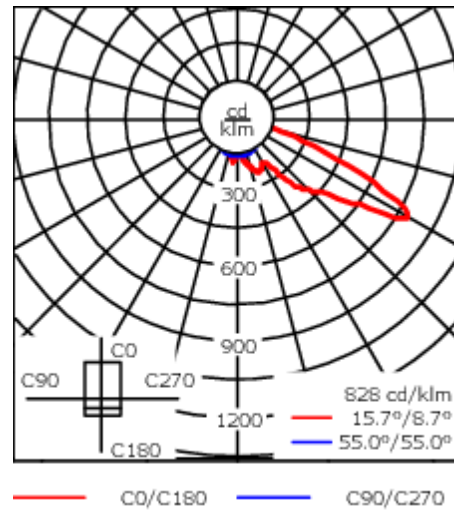

Specifications

Material description

Body	Marine-grade, die-cast aluminium alloy
Lens	Safety glass lens, hinged
Colours	RAL9004 Signal black RAL9006 White aluminium RAL9007 Grey aluminium
Gasket	Silicone CCG® Controlled Compression Gasket
Fasteners	PCS Polymer Coated Stainless Steel Hardware (unpainted)
Ingress protection	IP66
Impact resistance	IK08
Corrosion resistance	5CE+Primer

Electrical description

Power supply	230V / 50 Hz
Driver / Ballast	Integral EC electronic converter

Additional information

Lifetime	Ta=40° L90B10 > 90000h
Warranty	The product is supplied with 10-year warranty. Please refer to the LED Warranty Statement located on www.we-ef.com for further details.