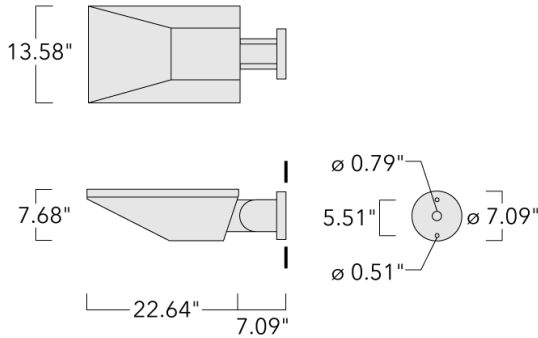

Specifications

Material description

Body	Marine-grade die-cast aluminium alloy
Lens	Safety glass lens, hinged
Colors	RAL9004 Black RAL9007 Grey Metallic RAL9016 White RAL8019 Dark Bronze
Gasket	Silicone CCG® Controlled Compression Gasket
Fasteners	PCS Polymer Coated Stainless Steel Hardware
Ingress protection	IP66
Impact resistance	IK08
Corrosion resistance	5CE

Electrical description

Power supply	Integral [ECG] electronic driver 120V-277V. 0-10V dimmable, to be specified with order.
Driver / Ballast	Integral EC electronic converter
Surge protection	Integral 10kV Surge Protector

WE-EF LIGHTING USA, LLC

410-D Keystone Drive, 15086 Warrendale, PA 15086 - Phone: +1 724 742 0030

customersupport.usa@we-ef.com - <https://we-ef.com/us>

Subject to technical changes and errors. - Generated on 11/23/2024