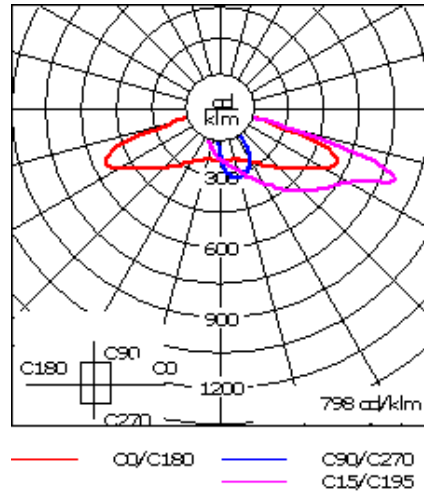

Specifications

Material description

Body	Marine-grade die-cast aluminium alloy
Lens	Safety glass lens, hinged
Colors	RAL9004 Black RAL9007 Grey Metallic RAL9016 White RAL8019 Dark Bronze
Gasket	Silicone CCG® Controlled Compression Gasket
Fasteners	PCS Polymer Coated Stainless Steel Hardware
Ingress protection	IP66
Impact resistance	IK08
Corrosion resistance	5CE

Electrical description

Power supply	Integral [ECG] electronic driver 120V-277V. 0-10V dimmable, to be specified with order.
Driver / Ballast	Integral EC electronic converter
Surge protection	Integral 10kV Surge Protector

WE-EF LIGHTING USA, LLC

410-D Keystone Drive, 15086 Warrendale, PA 15086 - Phone: +1 724 742 0030

customersupport.usa@we-ef.com - <https://we-ef.com/us>

Subject to technical changes and errors. - Generated on 11/23/2024