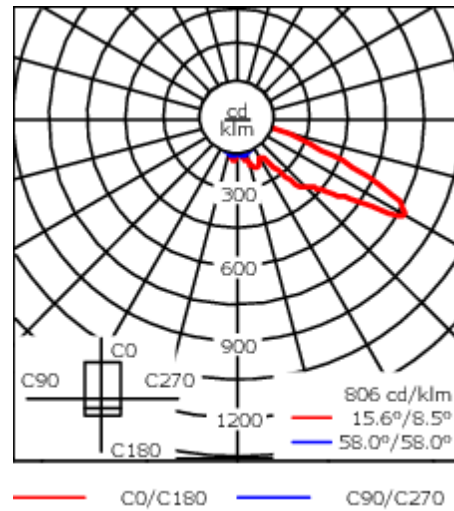

Weight	12.70 kg
Light distribution	asymmetric, forward throw [A60]
Light source	LED-24/72W / 1050 mA - 3000 K
CRI	80
Power supply	EC
LEDs	24
Rated input power	81 W

Nominal Lumen (lm)

LED Lumen	430
Total Lumen	10320
Tj	85

Subject to technical changes and errors. - Generated on 23/11/2024

Specifications

Material description

Body	Marine-grade, die-cast aluminium alloy
Lens	Safety glass lens, hinged
Colours	<div style="display: flex; align-items: center;"> <div style="width: 20px; height: 15px; background-color: black; margin-right: 5px;"></div> RAL9004 Signal black </div> <div style="display: flex; align-items: center; margin-top: 5px;"> <div style="width: 20px; height: 15px; background-color: #cccccc; margin-right: 5px;"></div> RAL9006 White aluminium </div> <div style="display: flex; align-items: center; margin-top: 5px;"> <div style="width: 20px; height: 15px; background-color: #808080; margin-right: 5px;"></div> RAL9007 Grey aluminium </div>
Gasket	Silicone CCG® Controlled Compression Gasket
Fasteners	PCS Polymer Coated Stainless Steel Hardware (unpainted)
Ingress protection	IP66
Impact resistance	IK08
Corrosion resistance	5CE+Primer