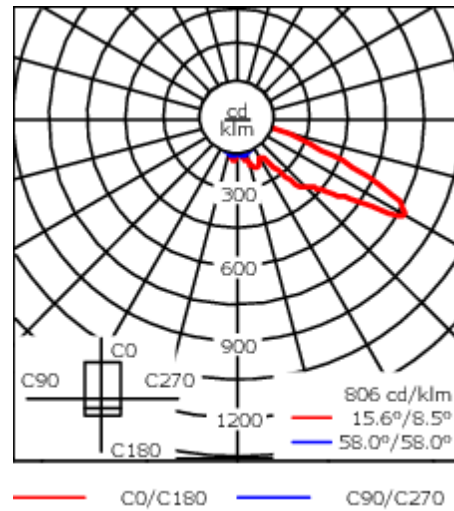

Weight	12.70 kg
Light distribution	asymmetric, forward throw [A60]
Light source	LED-24/72W / 1050 mA - 4000 K
CRI	80
Power supply	EC
LEDs	24
Rated input power	81 W

Nominal Lumen (lm)

LED Lumen	450
Total Lumen	10800
Tj	85

Subject to technical changes and errors. - Generated on 23/11/2024

Specifications

Material description

Body	Marine-grade, die-cast aluminium alloy
Lens	Safety glass lens, hinged
Colours	<div style="display: flex; align-items: center;"> <div style="width: 20px; height: 15px; background-color: black; margin-right: 5px;"></div> RAL9004 Signal black </div> <div style="display: flex; align-items: center; margin-top: 5px;"> <div style="width: 20px; height: 15px; background-color: #cccccc; margin-right: 5px;"></div> RAL9006 White aluminium </div> <div style="display: flex; align-items: center; margin-top: 5px;"> <div style="width: 20px; height: 15px; background-color: #808080; margin-right: 5px;"></div> RAL9007 Grey aluminium </div>
Gasket	Silicone CCG® Controlled Compression Gasket
Fasteners	PCS Polymer Coated Stainless Steel Hardware (unpainted)
Ingress protection	IP66
Impact resistance	IK08
Corrosion resistance	5CE+Primer