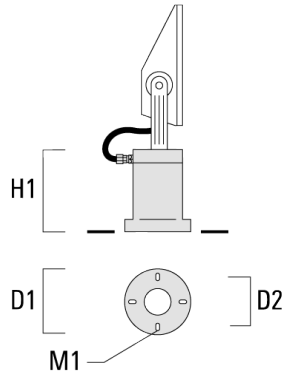

Planted root

Description	Part ID	D1	D2	D3	D4	H1	H2	M1	Weight (kg)
Planted root ESV4	300-0461	145	130	102	108	400	350	8	7.05

Short post EM

WE-EF LEUCHTEN GmbH

Töpinger Straße 16, 29646 Bispingen, Germany - Phone: +49 5194 909-0

info@we-ef.com - <https://we-ef.com>

Subject to technical changes and errors. - Generated on 23/10/2024

147-0685

FLA730 LED

we-ef

Description	Part ID	D1	D2	H1	M1	Weight (kg)
EM1-M16	270-9038	160	130	200	9	2