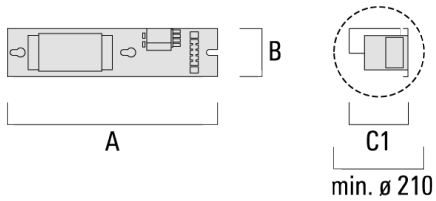

147-0685

FLA730 LED

we-ef

Electrical Accessories

Platine

Description	Part ID	A	B	C1	Weight (kg)
PT110 and 2 fuses E14 for HI 2000W, ~400V/9,60-11,30A	400-0180[komp]500	145	160	160	13.60

Gear box DK6/DK6A (HI 2000W)

Description	Part ID	A	B	C1	M1
DK6A HI 2000W, ~400V/9,60-11,30 A	400-0271[komp]475	290	220	220	20