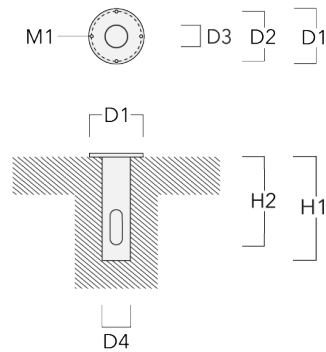

147-0685

FLA730 LED

we-ef

Description	Part ID	A	C1	D x L1	Weight (kg)	D x S
TA1 Mounting bracket, single (Ø 76 x 200)	147-0397		130	76 x 200	1.7	76 x 200

TA2 Mounting bracket, double (Ø 76 x 200)	147-0398		130	76 x 200	1.8	76 x 200
---	----------	--	-----	----------	-----	----------

WE-EF LEUCHTEN GmbH

Töpinger Straße 16, 29646 Bispingen, Germany - Phone: +49 5194 909-0

info@we-ef.com - <https://we-ef.com>

Subject to technical changes and errors. - Generated on 23/10/2024

FLA730 LED

Description	Part ID	A	C1	D x L1	Weight (kg)	D x S
TA3 Mounting bracket, triple (Ø 76 x 200)	147-0404	±90°	420	76 x 200	17.90	76 x 200

Planted root

Description	Part ID	D1	D2	D3	D4	H1	H2	M1	Weight (kg)
Planted root ESV4	300-0461	145	130	102	108	400	350	8	7.05

Short post EM

WE-EF LEUCHTEN GmbH

Töpinger Straße 16, 29646 Bispingen, Germany - Phone: +49 5194 909-0