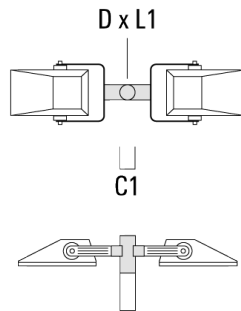

147-0685

FLA730 LED

we-ef

Description	Part ID	A	C1	D x L1	Weight (kg)	D x S
TA1 Mounting bracket, single (Ø 76 x 200)	147-0397		130	76 x 200	1.7	76 x 200

TA2 Mounting bracket, double (Ø 76 x 200)	147-0398		130	76 x 200	1.8	76 x 200
---	----------	--	-----	----------	-----	----------