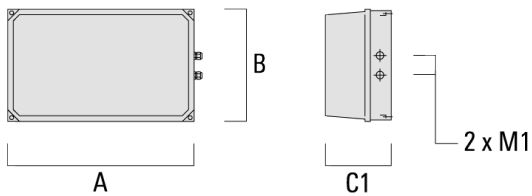

we-ef

Electrical Accessories

Platine

Description	Part ID	A	B	C1	Weight (kg)
PT110 and 2 fuses E14 for HI 2000W, ~400V/9,60-11,30A	400-0180[komp]500	145	160	160	13.60

Gear box DK6/DK6A (HI 2000W)

Description	Part ID	A	B	C1	M1
DK6A HI 2000W, ~400V/9,60-11,30 A	400-0271[komp]475	290	220	220	20