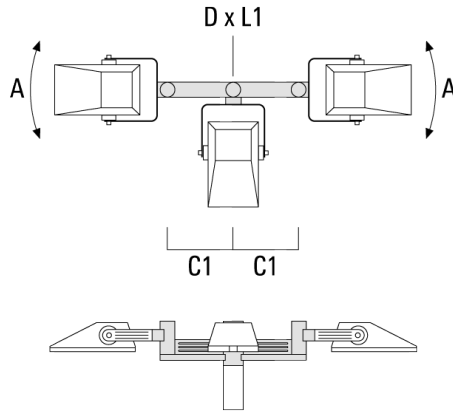

147-0685

FLA730 LED

we-ef

Description	Part ID	A	C1	D x L1	Weight (kg)	D x S
TA1 Mounting bracket, single (Ø 76 x 200)	147-0397		130	76 x 200	1.7	76 x 200

TA2 Mounting bracket, double (Ø 76 x 200)	147-0398		130	76 x 200	1.8	76 x 200
---	----------	--	-----	----------	-----	----------

WE-EF LEUCHTEN GmbH

Töpinger Straße 16, 29646 Bispingen, Germany - Phone: +49 5194 909-0

info@we-ef.com - <https://we-ef.com>

Subject to technical changes and errors. - Generated on 23/10/2024

FLA730 LED

Description	Part ID	A	C1	D x L1	Weight (kg)	D x S
TA3 Mounting bracket, triple (Ø 76 x 200)	147-0404	±90°	420	76 x 200	17.90	76 x 200

Planted root

Description	Part ID	D1	D2	D3	D4	H1	H2	M1	Weight (kg)
Planted root ESV4	300-0461	145	130	102	108	400	350	8	7.05

Short post EM

WE-EF LEUCHTEN GmbH

Töpinger Straße 16, 29646 Bispingen, Germany - Phone: +49 5194 909-0