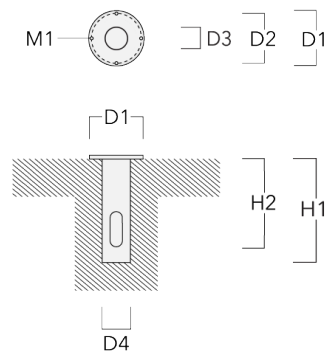

147-0686

FLA730 LED

we-ef

Description	Part ID	D1	Weight (kg)	D
TS2-2/M10 Pole clamp, double (Ø 76-89)	147-0373	76-89	1.50	76-89

TS2-2/M10 Pole clamp, double (Ø 102-114)	147-0374	102-114	1.60	102-114
--	----------	---------	------	---------

Description	Part ID	A	C1	D x L1	Weight (kg)	D x S
TA1 Mounting bracket, single (Ø 76 x 200)	147-0397		130	76 x 200	1.7	76 x 200

TA2 Mounting bracket, double (Ø 76 x 200)	147-0398		130	76 x 200	1.8	76 x 200
---	----------	--	-----	----------	-----	----------

FLA730 LED

Description	Part ID	A	C1	D × L1	Weight (kg)	D × S
TA3 Mounting bracket, triple (Ø 76 x 200)	147-0404	±90°	420	76 x 200	17.90	76 x 200

Planted root

Description	Part ID	D1	D2	D3	D4	H1	H2	M1	Weight (kg)
Planted root ESV4	300-0461	145	130	102	108	400	350	8	7.05