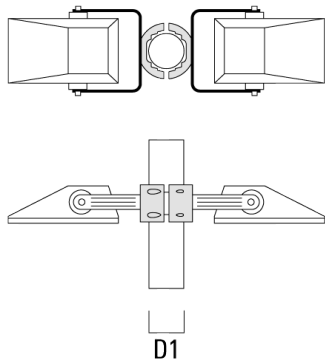

Mounting Accessories

Pole clamp TS

Description	Part ID	D1	Weight (kg)	D
TS1-2/M10 Pole clamp, single (Ø 76-89)	147-0371	76-89	1.40	76-89

TS1-2/M10 Pole clamp, single (Ø 102-114)	147-0372	102-114	1.60	102-114
--	----------	---------	------	---------

147-0686

FLA730 LED

we-ef

Description	Part ID	D1	Weight (kg)	D
TS2-2/M10 Pole clamp, double (Ø 76-89)	147-0373	76-89	1.50	76-89

TS2-2/M10 Pole clamp, double (Ø 102-114)	147-0374	102-114	1.60	102-114
--	----------	---------	------	---------

Description	Part ID	A	C1	D x L1	Weight (kg)	D x S
TA1 Mounting bracket, single (Ø 76 x 200)	147-0397		130	76 x 200	1.7	76 x 200

TA2 Mounting bracket, double (Ø 76 x 200)	147-0398		130	76 x 200	1.8	76 x 200
---	----------	--	-----	----------	-----	----------

FLA730 LED

Description	Part ID	A	C1	D × L1	Weight (kg)	D × S
TA3 Mounting bracket, triple (Ø 76 x 200)	147-0404	±90°	420	76 x 200	17.90	76 x 200

Planted root

Description	Part ID	D1	D2	D3	D4	H1	H2	M1	Weight (kg)
Planted root ESV4	300-0461	145	130	102	108	400	350	8	7.05