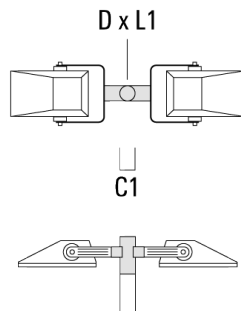

Mounting Accessories

Pole clamp TS

Description	Part ID	D1	Weight (kg)	D
TS1-2/M10 Pole clamp, single (Ø 76-89)	147-0371	76-89	1.40	76-89

TS1-2/M10 Pole clamp, single (Ø 102-114)	147-0372	102-114	1.60	102-114
--	----------	---------	------	---------

147-0686

FLA730 LED

we-ef

Description	Part ID	D1	Weight (kg)	D
TS2-2/M10 Pole clamp, double (Ø 76-89)	147-0373	76-89	1.50	76-89

TS2-2/M10 Pole clamp, double (Ø 102-114)	147-0374	102-114	1.60	102-114
--	----------	---------	------	---------

Description	Part ID	A	C1	D x L1	Weight (kg)	D x S
TA1 Mounting bracket, single (Ø 76 x 200)	147-0397		130	76 x 200	1.7	76 x 200

TA2 Mounting bracket, double (Ø 76 x 200)	147-0398		130	76 x 200	1.8	76 x 200
---	----------	--	-----	----------	-----	----------

FLA730 LED

Description	Part ID	A	C1	D × L1	Weight (kg)	D × S
TA3 Mounting bracket, triple (Ø 76 x 200)	147-0404	±90°	420	76 x 200	17.90	76 x 200

Planted root

Description	Part ID	D1	D2	D3	D4	H1	H2	M1	Weight (kg)
Planted root ESV4	300-0461	145	130	102	108	400	350	8	7.05