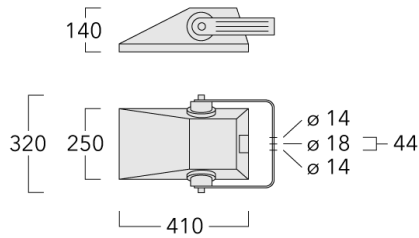

Optional 2200 K version available. To be specified at time of ordering

Weight	7.40 kg
Light distribution	asymmetric, side throw beam [S65]
Light source	LED-12/24W / 700 mA - 4000 K
CRI	80
Power supply	EC
LEDs	12
Rated input power	27 W

Subject to technical changes and errors. - Generated on 23/11/2024

Specifications

Material description

Body	Marine-grade, die-cast aluminium alloy
Lens	Safety glass lens, hinged
Colours	<div style="display: flex; align-items: center;"> <div style="width: 20px; height: 15px; background-color: black; margin-right: 5px;"></div> RAL9004 Signal black </div> <div style="display: flex; align-items: center;"> <div style="width: 20px; height: 15px; background-color: #cccccc; margin-right: 5px;"></div> RAL9006 White aluminium </div> <div style="display: flex; align-items: center;"> <div style="width: 20px; height: 15px; background-color: #808080; margin-right: 5px;"></div> RAL9007 Grey aluminium </div> <div style="display: flex; align-items: center;"> <div style="width: 20px; height: 15px; background-color: #333333; margin-right: 5px;"></div> RAL7016 Anthracite grey </div> <div style="display: flex; align-items: center;"> <div style="width: 20px; height: 15px; background-color: #e0e0e0; margin-right: 5px;"></div> RAL9016 Traffic white </div>
Gasket	Silicone rubber gasket
Fasteners	PCS Polymer Coated Stainless Steel Hardware
Ingress protection	IP66
Impact resistance	IK08
Corrosion resistance	5CE
Windage	0.045 m ²