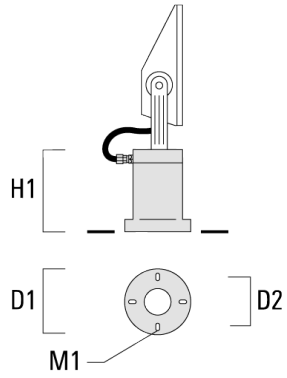

147-0686

FLA730 LED

we-ef

Description	Part ID	D1	Weight (kg)	D
TS2-2/M10 Pole clamp, double (Ø 76-89)	147-0373	76-89	1.50	76-89

TS2-2/M10 Pole clamp, double (Ø 102-114)	147-0374	102-114	1.60	102-114
--	----------	---------	------	---------

Description	Part ID	A	C1	D x L1	Weight (kg)	D x S
TA1 Mounting bracket, single (Ø 76 x 200)	147-0397		130	76 x 200	1.7	76 x 200

TA2 Mounting bracket, double (Ø 76 x 200)	147-0398		130	76 x 200	1.8	76 x 200
---	----------	--	-----	----------	-----	----------

FLA730 LED

Description	Part ID	A	C1	D × L1	Weight (kg)	D × S
TA3 Mounting bracket, triple (Ø 76 x 200)	147-0404	±90°	420	76 x 200	17.90	76 x 200

Planted root

Description	Part ID	D1	D2	D3	D4	H1	H2	M1	Weight (kg)
Planted root ESV4	300-0461	145	130	102	108	400	350	8	7.05

147-0686

FLA730 LED

we-ef

Short post EM

Description	Part ID	D1	D2	H1	M1	Weight (kg)
EM1-M16	270-9038	160	130	200	9	2

147-0686

FLA730 LED

we-ef