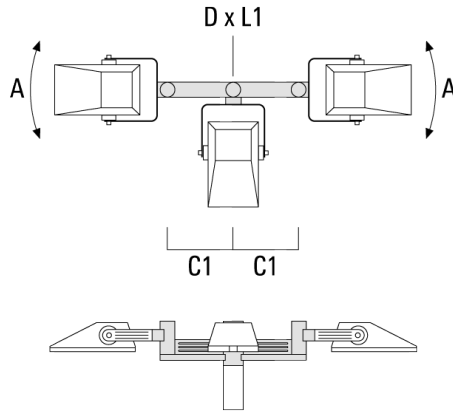

147-0686

FLA730 LED

we-ef

Description	Part ID	D1	Weight (kg)	D
TS2-2/M10 Pole clamp, double (Ø 76-89)	147-0373	76-89	1.50	76-89

TS2-2/M10 Pole clamp, double (Ø 102-114)	147-0374	102-114	1.60	102-114
--	----------	---------	------	---------

Description	Part ID	A	C1	D x L1	Weight (kg)	D x S
TA1 Mounting bracket, single (Ø 76 x 200)	147-0397		130	76 x 200	1.7	76 x 200

TA2 Mounting bracket, double (Ø 76 x 200)	147-0398		130	76 x 200	1.8	76 x 200
---	----------	--	-----	----------	-----	----------

FLA730 LED

Description	Part ID	A	C1	D × L1	Weight (kg)	D × S
TA3 Mounting bracket, triple (Ø 76 x 200)	147-0404	±90°	420	76 x 200	17.90	76 x 200

Planted root

Description	Part ID	D1	D2	D3	D4	H1	H2	M1	Weight (kg)
Planted root ESV4	300-0461	145	130	102	108	400	350	8	7.05