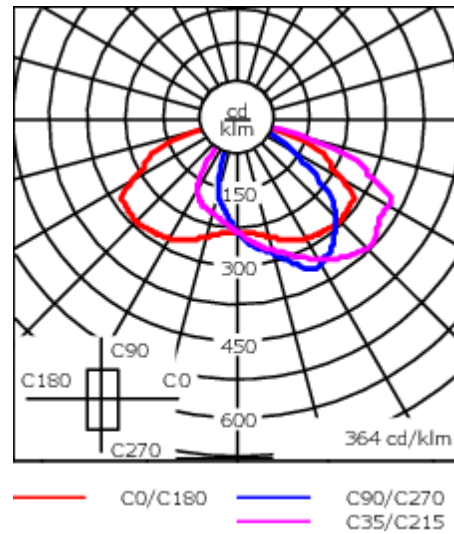

Specifications

Material description

Body	Marine-grade, die-cast aluminium alloy
Lens	Safety glass lens, hinged
Colours	RAL9004 Signal black RAL9006 White aluminium RAL9007 Grey aluminium RAL7016 Anthracite grey RAL9016 Traffic white
Gasket	Silicone rubber gasket
Fasteners	PCS Polymer Coated Stainless Steel Hardware
Ingress protection	IP66
Impact resistance	IK08
Corrosion resistance	5CE
Windage	0.045 m²

Electrical description

Power supply	220-240V / 50-60 Hz
Driver / Ballast	Integral EC electronic converter. DALI
Surge protection	6/6 kV (optional SP10)