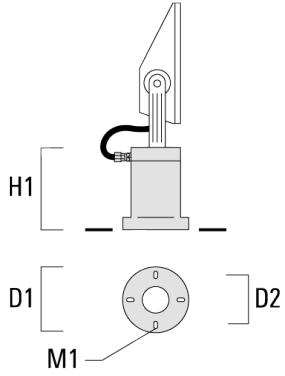

147-0716

FLA730 LED

we-ef

Short post EM

Description	Part ID	D1	D2	H1	M1	Weight (kg)
EM1-M16	270-9038	160	130	200	9	2

WE-EF LEUCHTEN GmbH

Töpinger Straße 16, 29646 Bispingen, Germany - Phone: +49 5194 909-0

info@we-ef.com - <https://we-ef.com>

Subject to technical changes and errors. - Generated on 23/11/2024