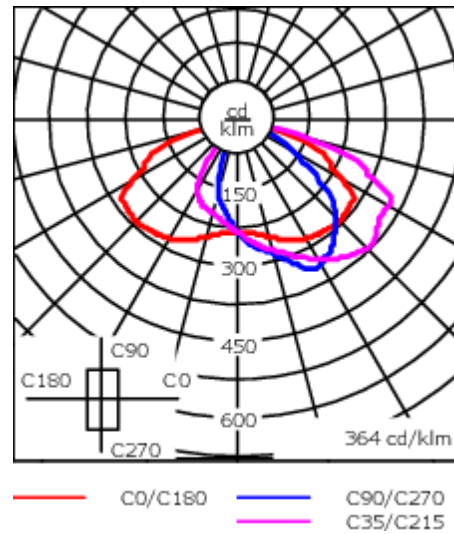

Spécifications

Description du matériel

Corps	Corps en fonte d'aluminium
Lentille	Verre de sécurité
Couleurs	RAL9004 Noir de sécurité RAL9007 Aluminium gris RAL7016 Gris anthracite RAL9016 Blanc signalisation
Joint	Joint silicone
Visserie	PCS Inox avec revêtement polymère
IP	IP66
IK	IK08
Protection contre la corrosion	5CE
Surface exposée au vent	0.045 m²

Description électrique

Alimentation électrique	220-240V / 50-60 Hz
Driver	Driver électronique. DALI

WE-EF Switzerland AG

Himmelrichstrasse 6, 6003 Luzern - Téléphone: +41 22 752 49 94

info.switzerland@we-ef.com - <https://we-ef.com/ch_fr>

Sous réserve de modifications techniques et d'erreurs. - Généré le 23/11/2024