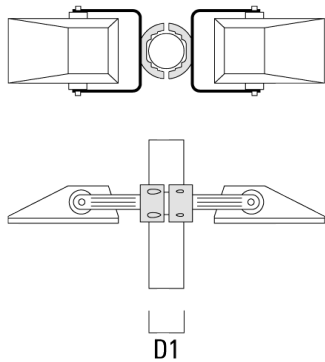

Subject to technical changes and errors. - Generated on 19/04/2025

Mounting Accessories

Pole clamp TS

| Description | Part ID | D1 | Weight (kg) | D |
|--|----------|-------|-------------|-------|
| TS1-2/M10 Pole clamp, single (Ø 76-89) | 147-0371 | 76-89 | 1.40 | 76-89 |

| | | | | |
|--|----------|---------|------|---------|
| TS1-2/M10 Pole clamp, single (Ø 102-114) | 147-0372 | 102-114 | 1.60 | 102-114 |
|--|----------|---------|------|---------|

147-0717

FLA730 LED

we-ef

| Description | Part ID | D1 | Weight (kg) | D |
|--|----------|-------|-------------|-------|
| TS2-2/M10 Pole clamp, double (Ø 76-89) | 147-0373 | 76-89 | 1.50 | 76-89 |

| | | | | |
|--|----------|---------|------|---------|
| TS2-2/M10 Pole clamp, double (Ø 102-114) | 147-0374 | 102-114 | 1.60 | 102-114 |
|--|----------|---------|------|---------|

Floodlight mounting bracket TA

| Description | Part ID | A | C1 | D x L1 | Weight (kg) | D x S |
|---|----------|---|-----|----------|-------------|----------|
| TA1 Mounting bracket, single (Ø 76 x 200) | 147-0397 | | 130 | 76 x 200 | 1.7 | 76 x 200 |