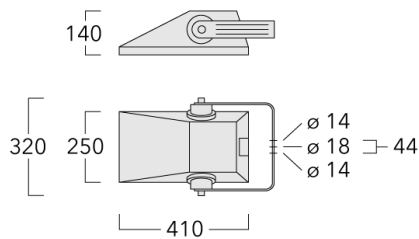

Optional 2200 K version available. To be specified at time of ordering

| | |
|--------------------|-------------------------------|
| Weight | 7.40 kg |
| Light distribution | rectangular, side throw [R65] |
| Light source | LED-18/36W / 700 mA - 3000 K |
| CRI | 80 |
| Power supply | EC |
| LEDs | 18 |
| Rated input power | 41 W |

Fagerhult Lighting Ltd

33-34 Dolben Street, SE1 0UQ London, United Kingdom

<https://we-ef.com/uk>

Subject to technical changes and errors. - Generated on 19/04/2025

Specifications

Material description

| | |
|----------------------|--|
| Body | Marine-grade, die-cast aluminium alloy |
| Lens | Safety glass lens, hinged |
| Colours | <div style="display: flex; align-items: center;"> <div style="width: 20px; height: 15px; background-color: black; margin-right: 5px;"></div> RAL9004 Signal black </div> <div style="display: flex; align-items: center; margin-top: 5px;"> <div style="width: 20px; height: 15px; background-color: #cccccc; margin-right: 5px;"></div> RAL9006 White aluminium </div> <div style="display: flex; align-items: center; margin-top: 5px;"> <div style="width: 20px; height: 15px; background-color: #808080; margin-right: 5px;"></div> RAL9007 Grey aluminium </div> <div style="display: flex; align-items: center; margin-top: 5px;"> <div style="width: 20px; height: 15px; background-color: #333333; margin-right: 5px;"></div> RAL7016 Anthracite grey </div> <div style="display: flex; align-items: center; margin-top: 5px;"> <div style="width: 20px; height: 15px; background-color: #e0e0e0; margin-right: 5px;"></div> RAL9016 Traffic white </div> |
| Gasket | Silicone rubber gasket |
| Fasteners | PCS Polymer Coated Stainless Steel Hardware |
| Ingress protection | IP66 |
| Impact resistance | IK08 |
| Corrosion resistance | 5CE |
| Windage | 0.045 m ² |