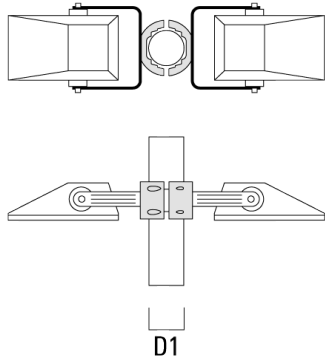

Subject to technical changes and errors. - Generated on 19/04/2025

Mounting Accessories

Pole clamp TS

| Description | Part ID | D1 | Weight (kg) | D |
|--|----------|-------|-------------|-------|
| TS1-2/M10 Pole clamp, single (Ø 76-89) | 147-0371 | 76-89 | 1.40 | 76-89 |

| | | | | |
|--|----------|---------|------|---------|
| TS1-2/M10 Pole clamp, single (Ø 102-114) | 147-0372 | 102-114 | 1.60 | 102-114 |
|--|----------|---------|------|---------|

147-0717

FLA730 LED

we-ef

| Description | Part ID | D1 | Weight (kg) | D |
|--|----------|-------|-------------|-------|
| TS2-2/M10 Pole clamp, double (Ø 76-89) | 147-0373 | 76-89 | 1.50 | 76-89 |

| | | | | |
|--|----------|---------|------|---------|
| TS2-2/M10 Pole clamp, double (Ø 102-114) | 147-0374 | 102-114 | 1.60 | 102-114 |
|--|----------|---------|------|---------|

Floodlight mounting bracket TA

| Description | Part ID | A | C1 | D x L1 | Weight (kg) | D x S |
|---|----------|---|-----|----------|-------------|----------|
| TA1 Mounting bracket, single (Ø 76 x 200) | 147-0397 | | 130 | 76 x 200 | 1.7 | 76 x 200 |