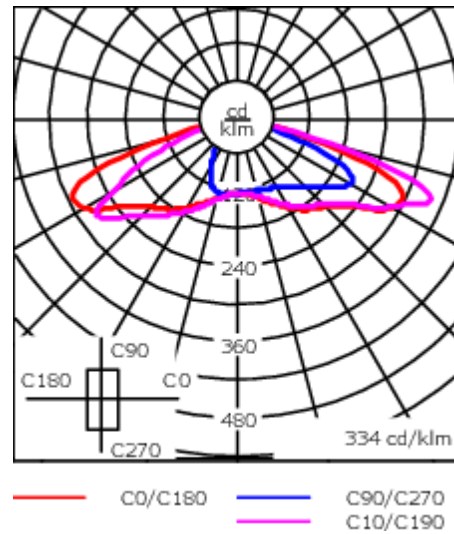

Specifications

Material description

Body	Marine-grade, die-cast aluminium alloy
Lens	Safety glass lens, hinged
Colours	RAL9004 Signal black RAL9006 White aluminium RAL9007 Grey aluminium RAL7016 Anthracite grey RAL9016 Traffic white
Gasket	Silicone rubber gasket
Fasteners	PCS Polymer Coated Stainless Steel Hardware
Ingress protection	IP66
Impact resistance	IK08
Corrosion resistance	5CE
Windage	0.045 m²

Electrical description

Power supply	220-240V / 50-60 Hz
Driver / Ballast	Integral EC electronic converter. DALI
Surge protection	6/6 kV (optional SP10)