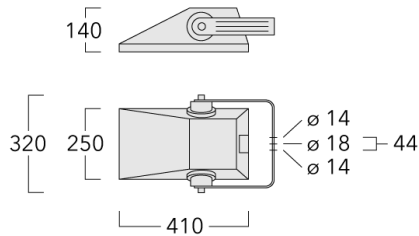

Spécifications

Description du matériel

Corps	Corps en fonte d'aluminium
Lentille	Verre de sécurité
Couleurs	RAL9004 Noir de sécurité RAL9007 Aluminium gris RAL7016 Gris anthracite RAL9016 Blanc signalisation
Joint	Joint silicone
Visserie	PCS Inox avec revêtement polymère
IP	IP66
IK	IK08
Protection contre la corrosion	5CE
Surface exposée au vent	0.045 m²

Description électrique

Alimentation électrique	220-240V / 50-60 Hz
Driver	Driver électronique. DALI

WE-EF Switzerland AG

Himmelrichstrasse 6, 6003 Luzern - Téléphone: +41 22 752 49 94

info.switzerland@we-ef.com - <https://we-ef.com/ch_fr>

Sous réserve de modifications techniques et d'erreurs. - Généré le 23/11/2024