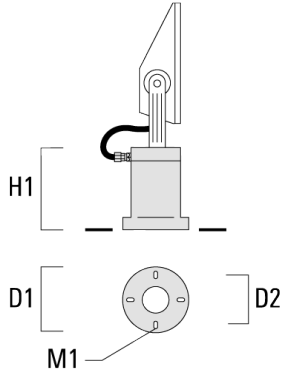

147-0704

FLA730 LED

we-ef

Short post EM

Description	Part ID	D1	D2	H1	M1	Weight (kg)
EM1-M16	270-9038	160	130	200	9	2

WE-EF LEUCHTEN GmbH

Töpinger Straße 16, 29646 Bispingen, Germany - Phone: +49 5194 909-0
info@we-ef.com - <https://we-ef.com>

Subject to technical changes and errors. - Generated on 23/11/2024