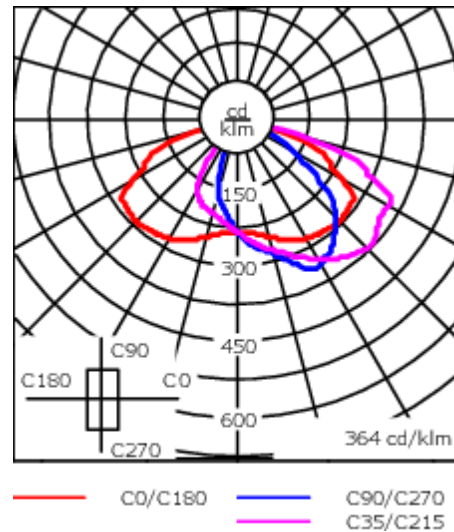

Specifications

Material description

Body	Marine-grade, die-cast aluminium alloy
Lens	Safety glass lens, hinged
Colours	RAL9004 Signal black RAL9007 Grey aluminium RAL7016 Anthracite grey RAL9016 Traffic white
Gasket	Silicone CCG® Controlled Compression Gasket
Fasteners	PCS Polymer Coated Stainless Steel Hardware
Ingress protection	IP66
Impact resistance	IK08
Corrosion resistance	5CE
Windage	0.045 m²

Electrical description

Power supply	220-240V / 50-60 Hz
Driver / Ballast	Integral EC electronic converter in thermally-shielded compartment with DALI interface

Additional information

Lifetime	Ta=25° L90B10 > 90000h
BUG Rating	Please see individual Spec Sheets for classification of Backlight, Uplight and Glare

WE-EF LIGHTING (Thailand) Co., Ltd.

57 Moo 5, Kingkaew Rd., Bangplee, 10540 Samutprakarn - Phone: +66 2 738 96 20 - Fax: +66 2 738 96 29

<https://we-ef.com/asia>

Subject to technical changes and errors. - Generated on 23/11/2024