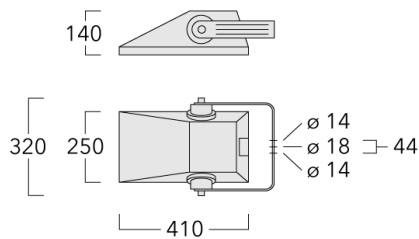

Optional 2200 K version available. To be specified at time of ordering

Weight	7.40 kg
Light distribution	rectangular, side throw [R65]
Light source	LED-12/36W / 1050 mA - 4000 K
CRI	80
Power supply	EC
LEDs	12
Rated input power	41 W

Subject to technical changes and errors. - Generated on 23/11/2024

Specifications

Material description

Body	Marine-grade, die-cast aluminium alloy
Lens	Safety glass lens, hinged
Colours	<ul style="list-style-type: none"> RAL9004 Signal black RAL9006 White aluminium RAL9007 Grey aluminium RAL7016 Anthracite grey RAL9016 Traffic white
Gasket	Silicone rubber gasket
Fasteners	PCS Polymer Coated Stainless Steel Hardware
Ingress protection	IP66
Impact resistance	IK08
Corrosion resistance	5CE
Windage	0.045 m ²