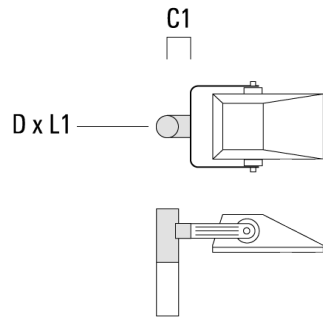

Mounting Accessories

Pole clamp TS

Description	Part ID	D1	Weight (kg)	D
TS1-2/M10 Pole clamp, single (Ø 76-89)	147-0371	76-89	1.40	76-89

TS1-2/M10 Pole clamp, single (Ø 102-114)	147-0372	102-114	1.60	102-114
--	----------	---------	------	---------

147-0706

FLA730 LED

we-ef

Description	Part ID	D1	Weight (kg)	D
TS2-2/M10 Pole clamp, double (Ø 76-89)	147-0373	76-89	1.50	76-89

TS2-2/M10 Pole clamp, double (Ø 102-114)	147-0374	102-114	1.60	102-114
--	----------	---------	------	---------

Description	Part ID	A	C1	D x L1	Weight (kg)	D x S
TA1 Mounting bracket, single (Ø 76 x 200)	147-0397		130	76 x 200	1.7	76 x 200

TA2 Mounting bracket, double (Ø 76 x 200)	147-0398		130	76 x 200	1.8	76 x 200
---	----------	--	-----	----------	-----	----------

FLA730 LED

Description	Part ID	A	C1	D × L1	Weight (kg)	D × S
TA3 Mounting bracket, triple (Ø 76 x 200)	147-0404	±90°	420	76 x 200	17.90	76 x 200

Planted root

Description	Part ID	D1	D2	D3	D4	H1	H2	M1	Weight (kg)
Planted root ESV4	300-0461	145	130	102	108	400	350	8	7.05