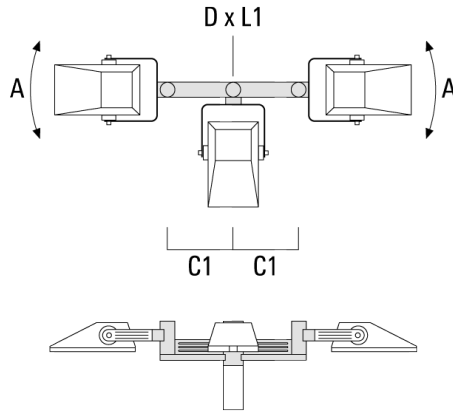

Mounting Accessories

Pole clamp TS

Description	Part ID	D1	Weight (kg)	D
TS1-2/M10 Pole clamp, single (Ø 76-89)	147-0371	76-89	1.40	76-89

TS1-2/M10 Pole clamp, single (Ø 102-114)	147-0372	102-114	1.60	102-114
--	----------	---------	------	---------

147-0706

FLA730 LED

we-ef

Description	Part ID	D1	Weight (kg)	D
TS2-2/M10 Pole clamp, double (Ø 76-89)	147-0373	76-89	1.50	76-89

TS2-2/M10 Pole clamp, double (Ø 102-114)	147-0374	102-114	1.60	102-114
--	----------	---------	------	---------

Description	Part ID	A	C1	D x L1	Weight (kg)	D x S
TA1 Mounting bracket, single (Ø 76 x 200)	147-0397		130	76 x 200	1.7	76 x 200

TA2 Mounting bracket, double (Ø 76 x 200)	147-0398		130	76 x 200	1.8	76 x 200
---	----------	--	-----	----------	-----	----------

FLA730 LED

Description	Part ID	A	C1	D × L1	Weight (kg)	D × S
TA3 Mounting bracket, triple (Ø 76 x 200)	147-0404	±90°	420	76 x 200	17.90	76 x 200

Planted root

Description	Part ID	D1	D2	D3	D4	H1	H2	M1	Weight (kg)
Planted root ESV4	300-0461	145	130	102	108	400	350	8	7.05