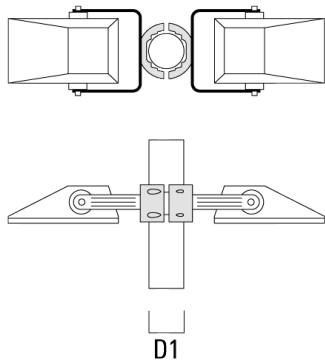

Mounting Accessories

Pole clamp TS

Description	Part ID	D1	Weight (kg)	D
TS1-2/M10 Pole clamp, single (Ø 76-89)	147-0371	76-89	1.40	76-89

TS1-2/M10 Pole clamp, single (Ø 102-114)	147-0372	102-114	1.60	102-114
--	----------	---------	------	---------

147-0706

FLA730 LED

we-ef

Description	Part ID	D1	Weight (kg)	D
TS2-2/M10 Pole clamp, double (Ø 76-89)	147-0373	76-89	1.50	76-89

TS2-2/M10 Pole clamp, double (Ø 102-114)	147-0374	102-114	1.60	102-114
--	----------	---------	------	---------

Description	Part ID	A	C1	D x L1	Weight (kg)	D x S
TA1 Mounting bracket, single (Ø 76 x 200)	147-0397		130	76 x 200	1.7	76 x 200

TA2 Mounting bracket, double (Ø 76 x 200)	147-0398		130	76 x 200	1.8	76 x 200
---	----------	--	-----	----------	-----	----------

FLA730 LED

Description	Part ID	A	C1	D × L1	Weight (kg)	D × S
TA3 Mounting bracket, triple (Ø 76 x 200)	147-0404	±90°	420	76 x 200	17.90	76 x 200

Planted root

Description	Part ID	D1	D2	D3	D4	H1	H2	M1	Weight (kg)
Planted root ESV4	300-0461	145	130	102	108	400	350	8	7.05