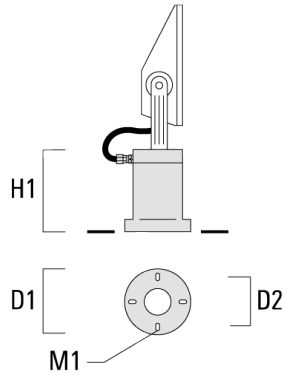

147-0706

FLA730 LED

we-ef

Short post EM

Description	Part ID	D1	D2	H1	M1	Weight (kg)
EM1-M16	270-9038	160	130	200	9	2

WE-EF LEUCHTEN GmbH

Töpinger Straße 16, 29646 Bispingen, Germany - Phone: +49 5194 909-0
info@we-ef.com - <https://we-ef.com>

Subject to technical changes and errors. - Generated on 23/11/2024