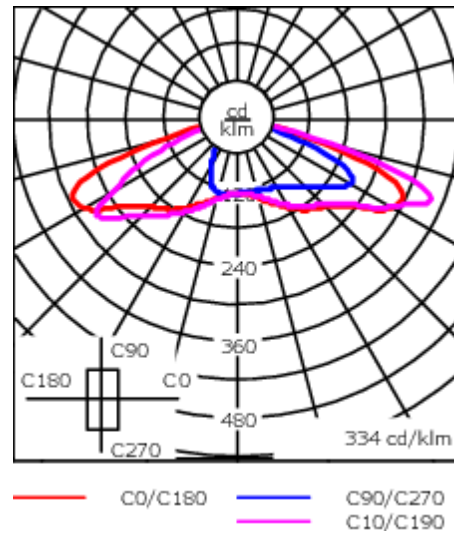

Specifications

Material description

Body	Marine-grade, die-cast aluminium alloy
Lens	Safety glass lens, hinged
Colours	 RAL9004 Signal black RAL9006 White aluminium RAL9007 Grey aluminium RAL7016 Anthracite grey RAL9016 Traffic white
Gasket	Silicone rubber gasket
Fasteners	PCS Polymer Coated Stainless Steel Hardware
Ingress protection	IP66
Impact resistance	IK08
Corrosion resistance	5CE
Windage	0.045 m²

Electrical description

Power supply	220-240V / 50-60 Hz
Driver / Ballast	Integral EC electronic converter. DALI
Surge protection	6/6 kV (optional SP10)