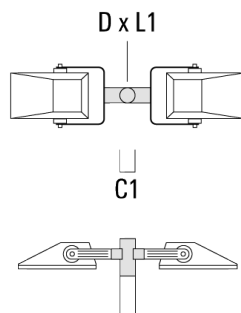

Mounting Accessories

Pole clamp TS

Description	Part ID	D1	Weight (kg)	D
TS1-2/M10 Pole clamp, single (Ø 76-89)	147-0371	76-89	1.40	76-89

TS1-2/M10 Pole clamp, single (Ø 102-114)	147-0372	102-114	1.60	102-114
--	----------	---------	------	---------

147-0706

FLA730 LED

we-ef

Description	Part ID	D1	Weight (kg)	D
TS2-2/M10 Pole clamp, double (Ø 76-89)	147-0373	76-89	1.50	76-89

TS2-2/M10 Pole clamp, double (Ø 102-114)	147-0374	102-114	1.60	102-114
--	----------	---------	------	---------

Description	Part ID	A	C1	D x L1	Weight (kg)	D x S
TA1 Mounting bracket, single (Ø 76 x 200)	147-0397		130	76 x 200	1.7	76 x 200

TA2 Mounting bracket, double (Ø 76 x 200)	147-0398		130	76 x 200	1.8	76 x 200
---	----------	--	-----	----------	-----	----------

FLA730 LED

Description	Part ID	A	C1	D × L1	Weight (kg)	D × S
TA3 Mounting bracket, triple (Ø 76 x 200)	147-0404	±90°	420	76 x 200	17.90	76 x 200

Planted root

Description	Part ID	D1	D2	D3	D4	H1	H2	M1	Weight (kg)
Planted root ESV4	300-0461	145	130	102	108	400	350	8	7.05