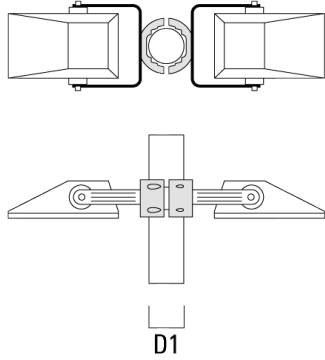

Mounting Accessories

Pole clamp TS

Description	Part ID	D1	Weight (kg)	D
TS1-2/M10 Pole clamp, single (Ø 76-89)	147-0371	76-89	1.40	76-89

TS1-2/M10 Pole clamp, single (Ø 102-114)	147-0372	102-114	1.60	102-114
--	----------	---------	------	---------

147-0706

FLA730 LED

we-ef

Description	Part ID	D1	Weight (kg)	D
TS2-2/M10 Pole clamp, double (Ø 76-89)	147-0373	76-89	1.50	76-89

TS2-2/M10 Pole clamp, double (Ø 102-114)	147-0374	102-114	1.60	102-114
--	----------	---------	------	---------

Description	Part ID	A	C1	D x L1	Weight (kg)	D x S
TA1 Mounting bracket, single (Ø 76 x 200)	147-0397		130	76 x 200	1.7	76 x 200

TA2 Mounting bracket, double (Ø 76 x 200)	147-0398		130	76 x 200	1.8	76 x 200
---	----------	--	-----	----------	-----	----------

FLA730 LED

Description	Part ID	A	C1	D × L1	Weight (kg)	D × S
TA3 Mounting bracket, triple (Ø 76 x 200)	147-0404	±90°	420	76 x 200	17.90	76 x 200

Planted root

Description	Part ID	D1	D2	D3	D4	H1	H2	M1	Weight (kg)
Planted root ESV4	300-0461	145	130	102	108	400	350	8	7.05