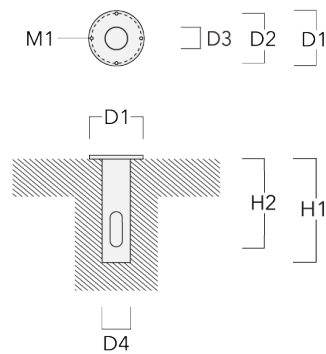

147-0706

FLA730 LED

we-ef

Description	Part ID	D1	Weight (kg)	D
TS2-2/M10 Pole clamp, double (Ø 76-89)	147-0373	76-89	1.50	76-89

TS2-2/M10 Pole clamp, double (Ø 102-114)	147-0374	102-114	1.60	102-114
--	----------	---------	------	---------

Description	Part ID	A	C1	D x L1	Weight (kg)	D x S
TA1 Mounting bracket, single (Ø 76 x 200)	147-0397		130	76 x 200	1.7	76 x 200

TA2 Mounting bracket, double (Ø 76 x 200)	147-0398		130	76 x 200	1.8	76 x 200
---	----------	--	-----	----------	-----	----------

FLA730 LED

Description	Part ID	A	C1	D × L1	Weight (kg)	D × S
TA3 Mounting bracket, triple (Ø 76 x 200)	147-0404	±90°	420	76 x 200	17.90	76 x 200

Planted root

Description	Part ID	D1	D2	D3	D4	H1	H2	M1	Weight (kg)
Planted root ESV4	300-0461	145	130	102	108	400	350	8	7.05