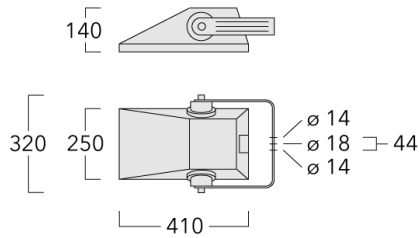

Optional 2200 K version available. To be specified at time of ordering

Weight	7.40 kg
Light distribution	rectangular, side throw [R65]
Light source	LED-18/54W / 1050 mA - 4000 K
CRI	80
Power supply	EC
LEDs	18
Rated input power	59 W

Subject to technical changes and errors. - Generated on 23/11/2024

Specifications

Material description

Body	Marine-grade, die-cast aluminium alloy
Lens	Safety glass lens, hinged
Colours	<div style="display: flex; flex-direction: column; gap: 5px;"> <div> RAL9004 Signal black</div> <div> RAL9006 White aluminium</div> <div> RAL9007 Grey aluminium</div> <div> RAL7016 Anthracite grey</div> <div> RAL9016 Traffic white</div> </div>
Gasket	Silicone rubber gasket
Fasteners	PCS Polymer Coated Stainless Steel Hardware
Ingress protection	IP66
Impact resistance	IK08
Corrosion resistance	5CE
Windage	0.045 m ²