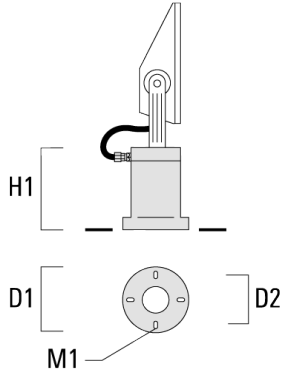

147-0694

FLA730 LED

we-ef

Short post EM

Description	Part ID	D1	D2	H1	M1	Weight (kg)
EM1-M16	270-9038	160	130	200	9	2

WE-EF LEUCHTEN GmbH

Töpinger Straße 16, 29646 Bispingen, Germany - Phone: +49 5194 909-0

info@we-ef.com - <https://we-ef.com>

Subject to technical changes and errors. - Generated on 23/11/2024