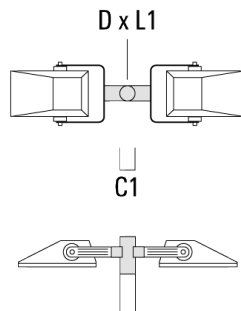

Mounting Accessories

Pole clamp TS

Description	Part ID	D1	Weight (kg)	D
TS1-2/M10 Pole clamp, single (Ø 76-89)	147-0371	76-89	1.40	76-89

TS1-2/M10 Pole clamp, single (Ø 102-114)	147-0372	102-114	1.60	102-114
--	----------	---------	------	---------

147-0694

FLA730 LED

we-ef

Description	Part ID	D1	Weight (kg)	D
TS2-2/M10 Pole clamp, double (Ø 76-89)	147-0373	76-89	1.50	76-89

TS2-2/M10 Pole clamp, double (Ø 102-114)	147-0374	102-114	1.60	102-114
--	----------	---------	------	---------

Description	Part ID	A	C1	D x L1	Weight (kg)	D x S
TA1 Mounting bracket, single (Ø 76 x 200)	147-0397		130	76 x 200	1.7	76 x 200

TA2 Mounting bracket, double (Ø 76 x 200)	147-0398		130	76 x 200	1.8	76 x 200
---	----------	--	-----	----------	-----	----------

FLA730 LED

Description	Part ID	A	C1	D × L1	Weight (kg)	D × S
TA3 Mounting bracket, triple (Ø 76 x 200)	147-0404	±90°	420	76 x 200	17.90	76 x 200

Planted root

Description	Part ID	D1	D2	D3	D4	H1	H2	M1	Weight (kg)
Planted root ESV4	300-0461	145	130	102	108	400	350	8	7.05