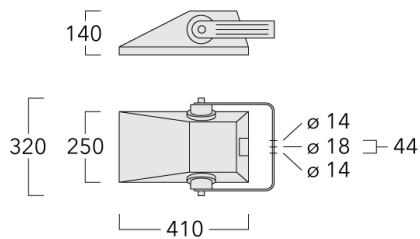

Spécifications

Description du matériel

Corps	Corps en fonte d'aluminium
Lentille	Verre de sécurité
Couleurs	RAL9004 Noir de sécurité RAL9007 Aluminium gris RAL7016 Gris anthracite RAL9016 Blanc signalisation
Joint	Joint silicone
Visserie	PCS Inox avec revêtement polymère
IP	IP66
IK	IK08
Protection contre la corrosion	5CE
Surface exposée au vent	0.045 m²

Description électrique

Alimentation électrique	220-240V / 50-60 Hz
Driver	Driver électronique. DALI

WE-EF Switzerland AG

Himmelrichstrasse 6, 6003 Luzern - Téléphone: +41 22 752 49 94

info.switzerland@we-ef.com - <https://we-ef.com/ch_fr>

Sous réserve de modifications techniques et d'erreurs. - Généré le 23/11/2024