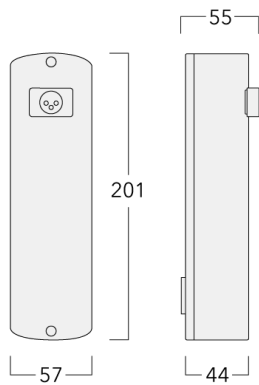

### Planted root

Description	Part ID	D1	D2	D3	D4	H1	H2	M1	M2	Weight (kg)
Planted root ESV4	300-0464	220	190	102	108	400	350	8	6	4.30

117-0211

CFY259 LED - 685 mm

**we-ef**

### Eco Step Dim® Motion

---

Description	Part ID
Eco Step Dim® Motion - Linked-Primary	430-0030

---

---

Eco Step Dim® Motion - Linked-Secondary	430-0031
---	----------

---

117-0211