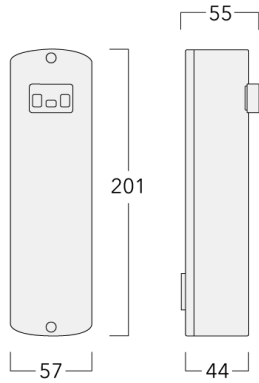

117-0211

CFY259 LED - 685 mm

we-ef

Control

Eco Step Dim® Motion

Description	Part ID
Eco Step Dim® Motion - Linked-Primary	430-0030