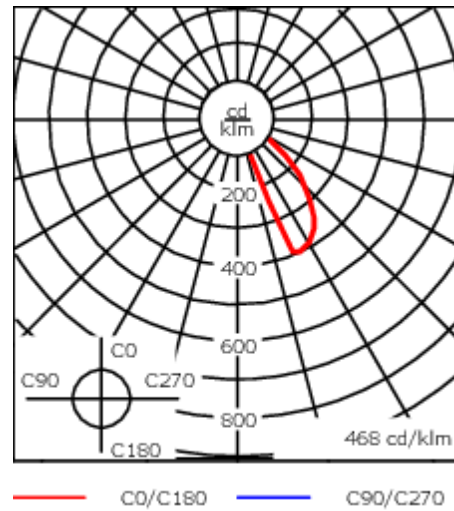

117-0211

CFY259 LED - 685 mm

we-ef

Specifications

Material description

Body	Marine-grade, all-aluminium construction
Lens	Satinised safety glass
Colours	RAL9004 Signal black RAL9006 White aluminium RAL9007 Grey aluminium RAL7016 Anthracite grey RAL9016 Traffic white
Gasket	Silicone CCG® Controlled Compression Gasket
Fasteners	PCS Polymer Coated Stainless Steel Hardware
Ingress protection	IP66
Impact resistance	IK10
Corrosion resistance	5CE

Electrical description

Power supply	220-240V / 50-60 Hz
Driver / Ballast	Standard. Optional DALI version available. To be specified at time of ordering.
Surge protection	10/10kV (SP10)

Additional information

Lifetime	Ta=25° L90B10 > 90000h
Energy efficiency class	D (Light source)

Fagerhult Lighting Ltd

33-34 Dolben Street, SE1 0UQ London, United Kingdom

<https://we-ef.com/uk>

Subject to technical changes and errors. - Generated on 16/04/2025