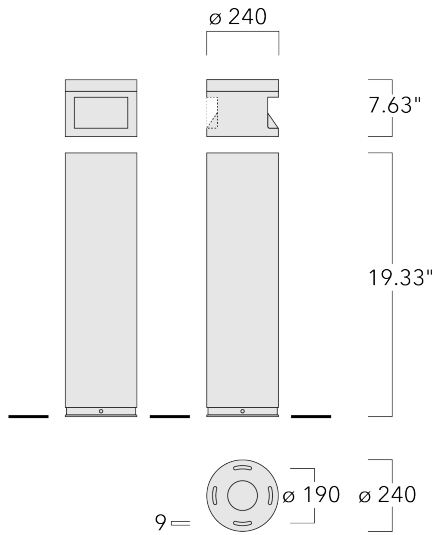

117-0216

CFY259 LED II

we-ef

Specifications

Material description

Body	Marine-grade, all-aluminium construction
Lens	Diffused glass
Colors	 RAL9004 Black RAL9007 Grey Metallic RAL9016 White RAL8019 Dark Bronze
Gasket	Silicone CCG® Controlled Compression Gasket
Fasteners	PCS Polymer Coated Stainless Steel Hardware
Ingress protection	IP66
Impact resistance	IK10
Corrosion resistance	5CE

Electrical description

Power supply	Integral [ECG] electronic driver 120V-277V. 0-10V dimmable, to be specified with order.
Driver / Ballast	Integral EC electronic converter
Surge protection	Integral 10kV Surge Protector

WE-EF LIGHTING USA, LLC

410-D Keystone Drive, 15086 Warrendale, PA 15086 - Phone: +1 724 742 0030

customersupport.usa@we-ef.com - <https://we-ef.com/us>

Subject to technical changes and errors. - Generated on 11/23/2024