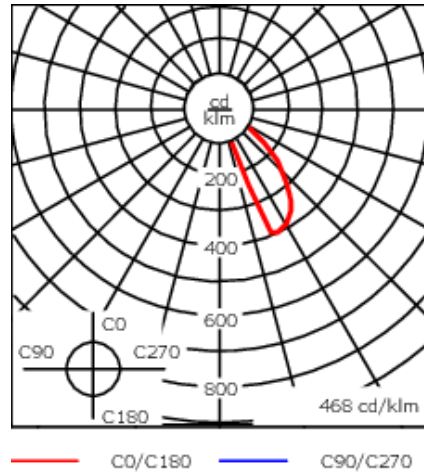

117-0216

CFY259 LED II

we-ef

Specifications

Material description

Body	Marine-grade, all-aluminium construction
Lens	Diffused glass
Colors	 RAL9004 Black RAL9007 Grey Metallic RAL9016 White RAL8019 Dark Bronze
Gasket	Silicone CCG® Controlled Compression Gasket
Fasteners	PCS Polymer Coated Stainless Steel Hardware
Ingress protection	IP66
Impact resistance	IK10
Corrosion resistance	5CE

Electrical description

Power supply	Integral [ECG] electronic driver 120V-277V. 0-10V dimmable, to be specified with order.
Driver / Ballast	Integral EC electronic converter
Surge protection	Integral 10kV Surge Protector

WE-EF LIGHTING USA, LLC

410-D Keystone Drive, 15086 Warrendale, PA 15086 - Phone: +1 724 742 0030

customersupport.usa@we-ef.com - <https://we-ef.com/us>

Subject to technical changes and errors. - Generated on 11/23/2024